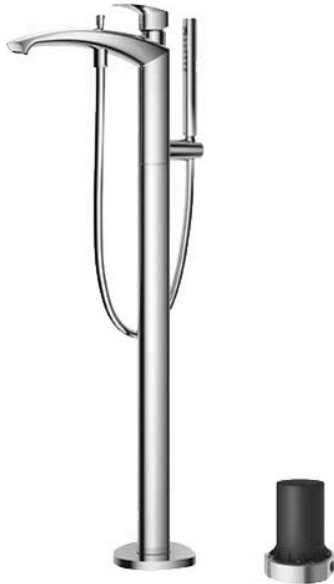

GM Series
Floor Standing Bath & Shower Set

Features

- Bold parallel arches and reflective curves in an assertive design
- A majestic dignity of outstanding architecture - the arch of its spout and columnar body imposing a further accentuated presence that highlights its edges
- High corrosion resistance plating
- Easy Installation and Usage
- Long lasting COMFORT GLIDE mechanism for a smooth operation
- The PVD finishes provides both beauty and strength, adding rich color to the bathroom space

Specifications

Material: Brass

Water Pressure: 0.05MPa~1.0MPa

Parts description

- **TBG09306AA**
Floor-standing Bath & Shower Set
- **TBN01105B**
Floor-standing Bath Filler Base

Flow Rate