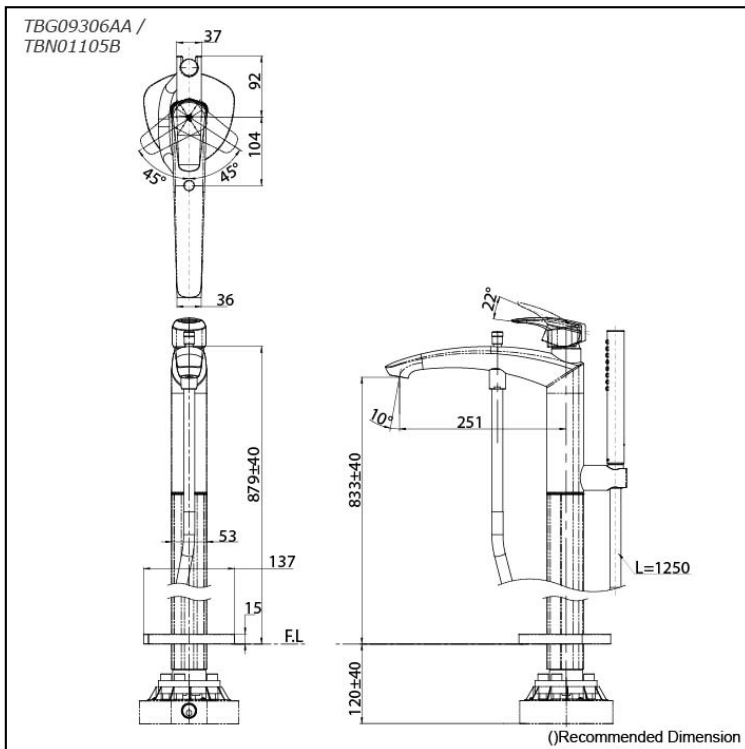

GM Series
Floor Standing Bath & Shower Set

Features

- Bold parallel arches and reflective curves in an assertive design
- A majestic dignity of outstanding architecture - the arch of its spout and columnar body imposing a further accentuated presence that highlights its edges
- High corrosion resistance plating
- Easy Installation and Usage
- Long lasting COMFORT GLIDE mechanism for a smooth operation
- The PVD finishes provides both beauty and strength, adding rich color to the bathroom space

Specifications

Material: Brass

Water Pressure: 0.05MPa~1.0MPa

Parts description

- **TBG09306AA**
Floor-standing Bath & Shower Set
- **TBN01105B**
Floor-standing Bath Filler Base

Flow Rate