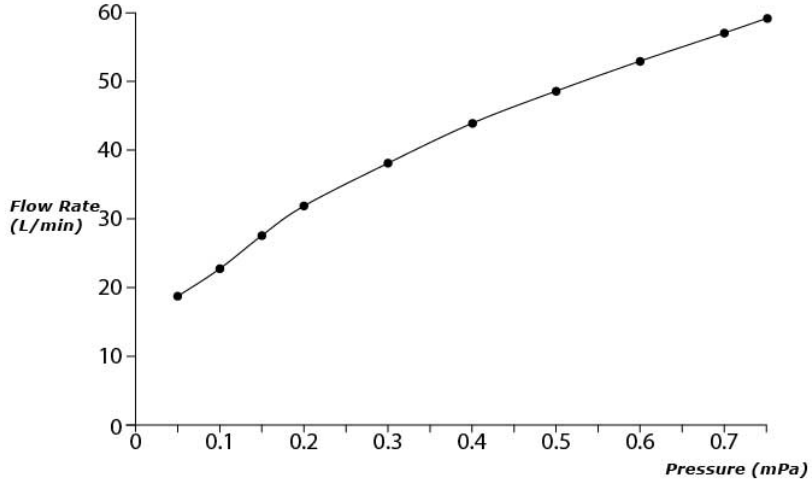

GB Series
Bath & Shower Set
(4-Holes)

Features

- Stately squareness and beveled edges imbue a space with dignity
- Gently beveled with balanced highlights accentuate the shape of the gradually narrowing spout
- Easy Installation and Usage
- 1 mode function hand shower (COMFORT WAVE)
- The PVD finishes provides both beauty and strength, adding rich color to the bathroom space

Specifications

Material: Brass

Water Pressure: 0.05MPa~1.0MPa

Parts description

- **TBG10202A**
Bath & Shower Set
(4-Holes)

Flow Rate

TBG10202B

SPOUT

Flow Rate

TBG10202A

SHOWER