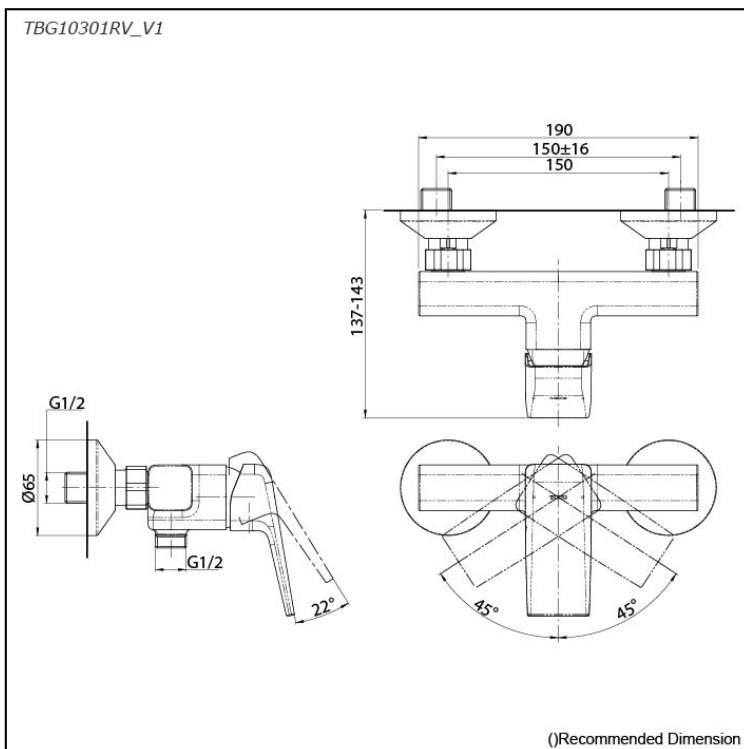

GB Series
Exposed Single Lever Shower Mixer

Features

- Stately squareness and beveled edges imbue a space with dignity
- Gently beveled with balanced highlights accentuate the shape of the gradually narrowing spout
- Easy Installation and Usage
- Long lasting, COMFORT GLIDE mechanism for a smooth operation
- The PVD finishes provides both beauty and strength, adding rich color to the bathroom space

Specifications

Material: Brass

Water Pressure: 0.05MPa~1.0MPa

Parts description

- **TBG10301RV_V1**
Exposed Single Lever Shower Mixer

Flow Rate