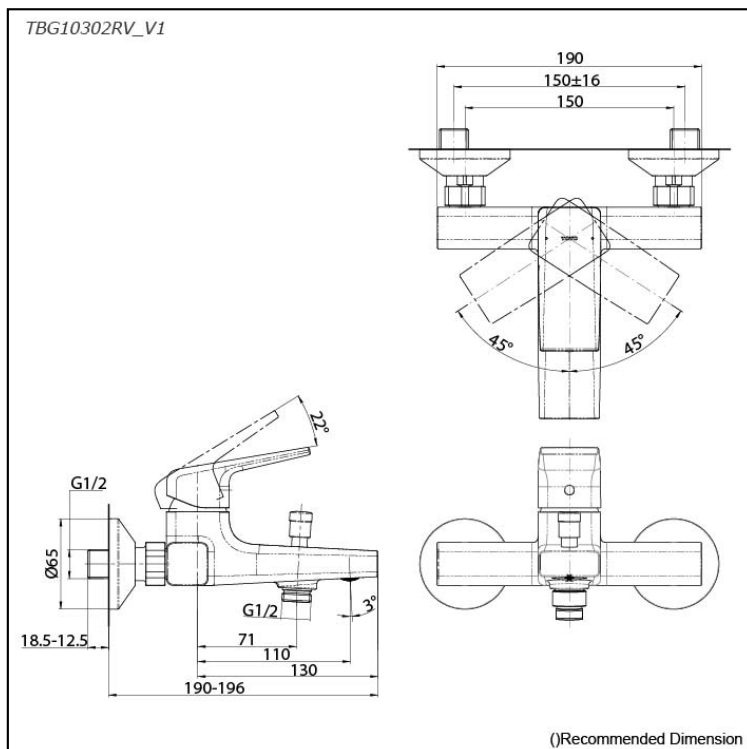

GB Series
Exposed Single Lever Bath &
Shower Mixer

Features

- Stately squareness and beveled edges imbue a space with dignity
- Gently beveled with balanced highlights accentuate the shape of the gradually narrowing spout
- Easy Installation and Usage
- Long lasting, COMFORT GLIDE mechanism for a smooth operation
- The PVD finishes provides both beauty and strength, adding rich color to the bathroom space

Specifications

Material: Brass

Water Pressure: 0.05MPa~1.0MPa

Parts description

- **TBG10302RV_V1**
Exposed Single Lever Bath & Shower Mixer

Flow Rate