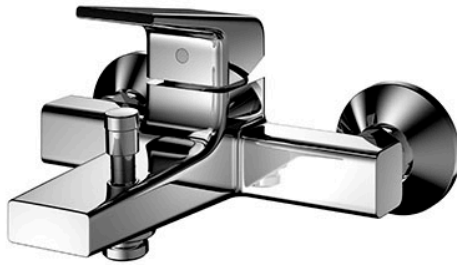

GB Series
Exposed Single Lever Bath &
Shower Mixer

Features

- Stately squareness and beveled edges imbue a space with dignity
- Gently beveled with balanced highlights accentuate the shape of the gradually narrowing spout
- Easy Installation and Usage
- Long lasting, COMFORT GLIDE mechanism for a smooth operation
- The PVD finishes provides both beauty and strength, adding rich color to the bathroom space

Specifications

Material: Brass

Water Pressure: 0.05MPa~1.0MPa

Parts description

- **TBG10302RV_V1**
Exposed Single Lever Bath & Shower Mixer

Flow Rate