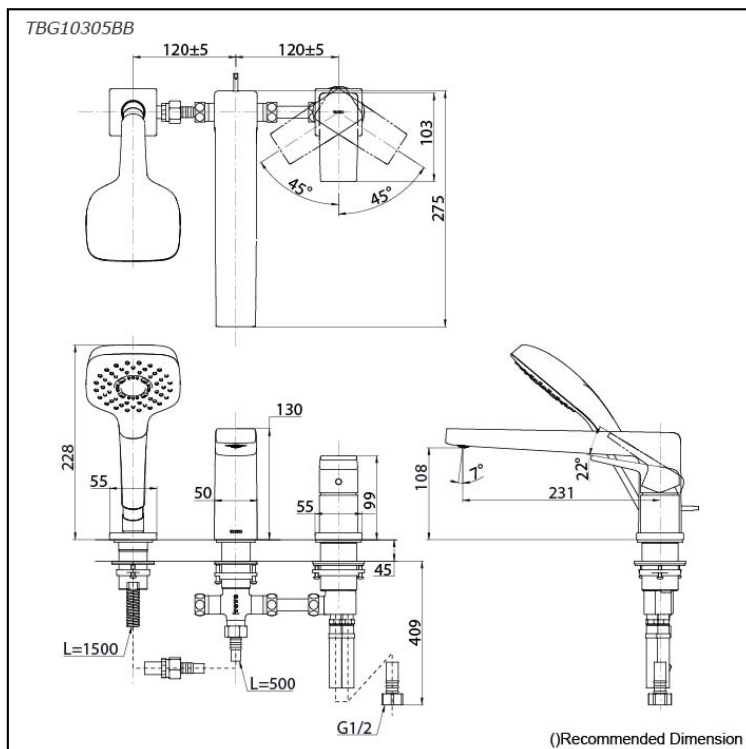

### Features

- Stately squareness and beveled edges imbue a space with dignity
- Gently beveled with balanced highlights accentuate the shape of the gradually narrowing spout
- Easy Installation and Usage
- Long lasting, COMFORT GLIDE mechanism for a smooth operation
- 1 mode function hand shower (COMFORT WAVE)
- The PVD finishes provides both beauty and strength, adding rich color to the bathroom space

### Specifications

Material: Brass

Water Pressure: 0.05MPa~1.0MPa

### Parts description

- **TBG10305BB**  
Bath & Shower Set  
(3-Holes)