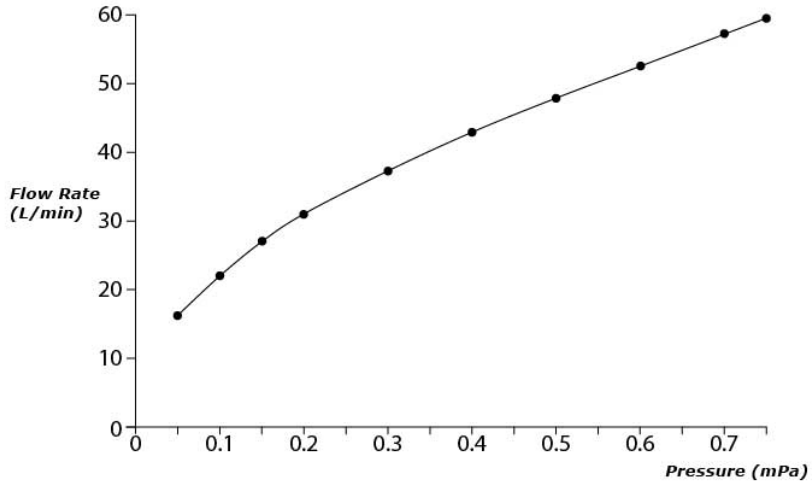

GF Series
Bath & Shower Set
(4-Holes)

Features

- Refined cylinder with fine finished inspire a high-end luxury feel
- Delicate workmanship develop a hairline and polished finish that generates a rich contrast in textures that provide delightful feel to the touch
- Easy Installation and Usage
- 1 mode function hand shower (COMFORT WAVE)
- The PVD finishes provides both beauty and strength, adding rich color to the bathroom space

Specifications

Material: Brass

Water Pressure: 0.05MPa~1.0MPa

Parts description

- **TBG11202A**
Bath & Shower Set
(4-Holes)

Flow Rate

TBG11202B

SPOUT