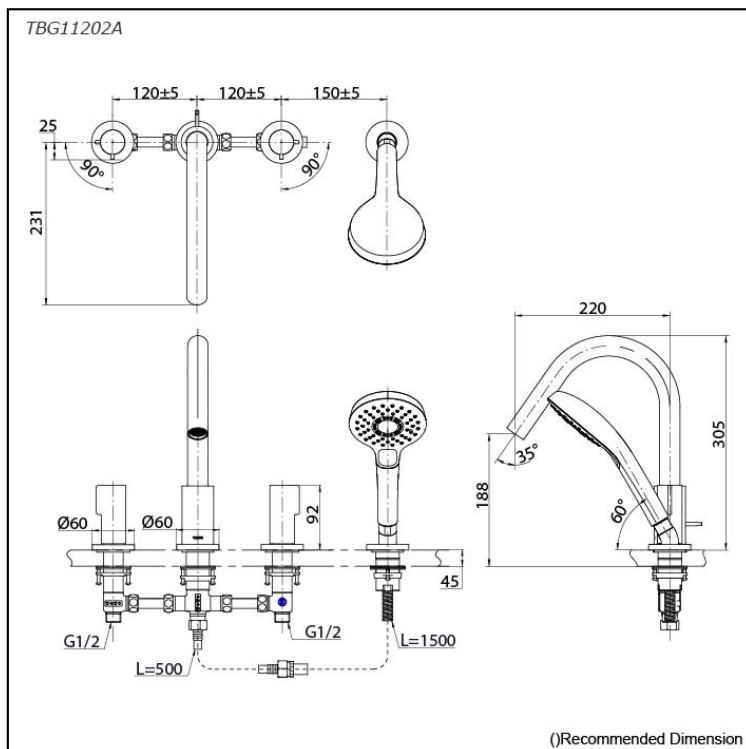

GF Series
Bath & Shower Set
(4-Holes)

Features

- Refined cylinder with fine finished inspire a high-end luxury feel
- Delicate workmanship develop a hairline and polished finish that generates a rich contrast in textures that provide delightful feel to the touch
- Easy Installation and Usage
- 1 mode function hand shower (COMFORT WAVE)
- The PVD finishes provides both beauty and strength, adding rich color to the bathroom space

Specifications

Material: Brass

Water Pressure: 0.05MPa~1.0MPa

Parts description

- **TBG11202A**
Bath & Shower Set
(4-Holes)

Flow Rate

TBG11202B

SPOUT

Flow Rate

TBG11202A

SHOWER