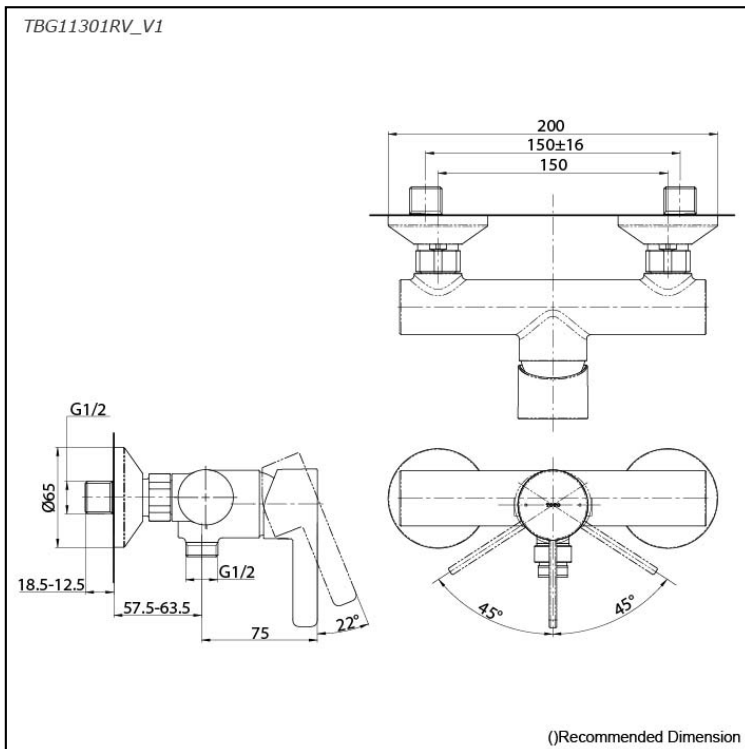

GF Series
Exposed Single Lever Shower Mixer

Features

- Refined cylinder with fine finished inspire a high-end luxury feel
- Delicate workmanship develop a hairline and polished finish that generates a rich contrast in textures that provide delightful feel to the touch
- Easy Installation and Usage
- Long lasting, COMFORT GLIDE mechanism for a smooth operation
- The PVD finishes provides both beauty and strength, adding rich color to the bathroom space

Specifications

Material: Brass

Water Pressure: 0.05MPa~1.0MPa

Parts description

- **TBG11301RV_V1**
Exposed Single Lever Shower Mixer

Flow Rate