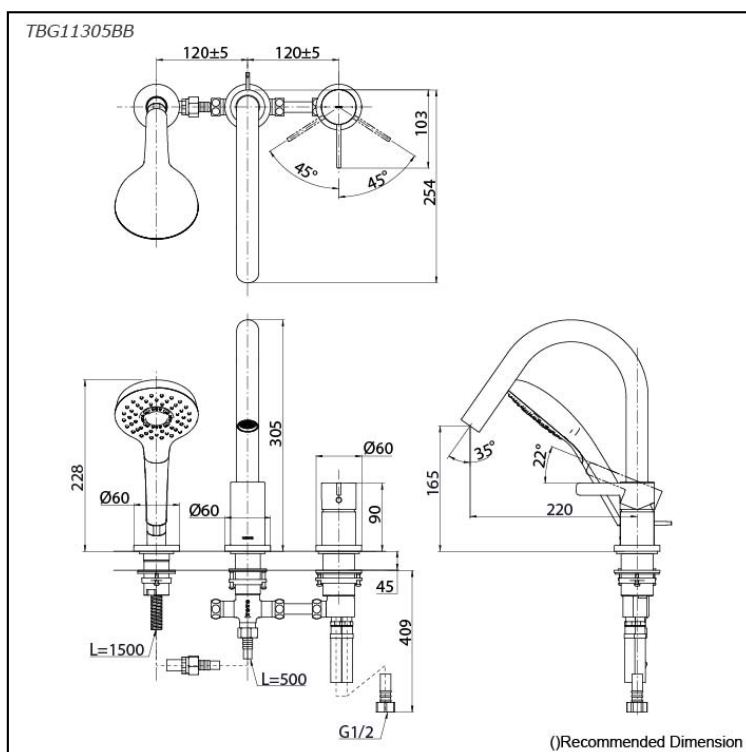

### Specifications

Material: Brass

Water Pressure: 0.05MPa~1.0MPa

### Parts description

- **TBG11305BB**  
Bath & Shower Set  
(3-Holes)

### Flow Rate