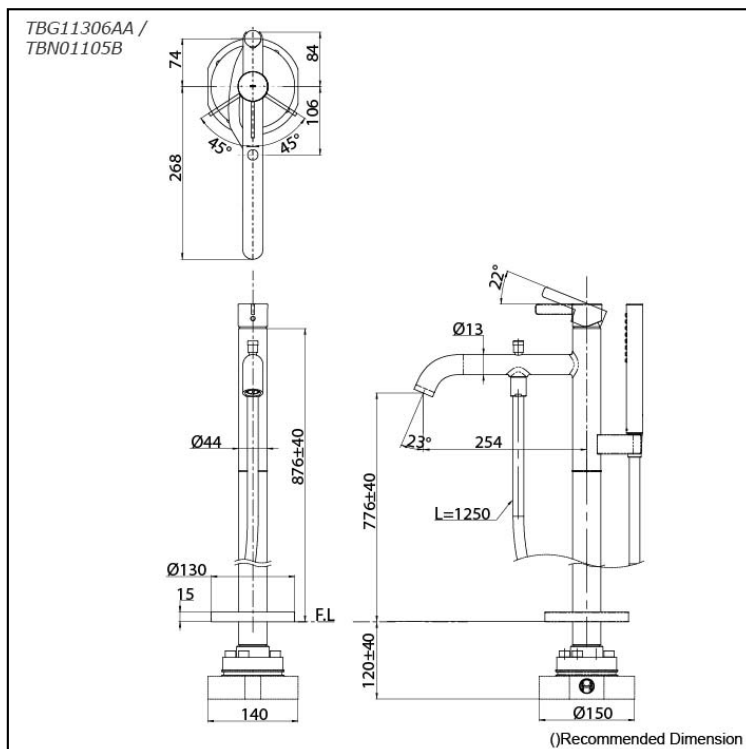

GF Series
Floor Standing Bath & Shower Set

Features

- Refined cylinder with fine finished inspire a high-end luxury feel
- Delicate workmanship develop a hairline and polished finish that generates a rich contrast in textures that provide delightful feel to the touch
- High corrosion resistance plating
- Easy Installation and Usage
- Long lasting COMFORT GLIDE mechanism for a smooth operation
- The PVD finishes provides both beauty and strength, adding rich color to the bathroom space

Specifications

Material: Brass

Water Pressure: 0.05MPa~1.0MPa

Parts description

- **TBG11306AA**
Floor-standing Bath & Shower Set
- **TBN01105B**
Floor-standing Bath Filler Base

Flow Rate