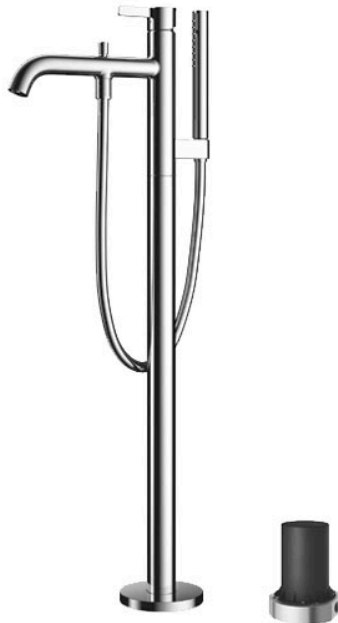

GF Series
Floor Standing Bath & Shower Set

Features

- Refined cylinder with fine finished inspire a high-end luxury feel
- Delicate workmanship develop a hairline and polished finish that generates a rich contrast in textures that provide delightful feel to the touch
- High corrosion resistance plating
- Easy Installation and Usage
- Long lasting COMFORT GLIDE mechanism for a smooth operation
- The PVD finishes provides both beauty and strength, adding rich color to the bathroom space

Specifications

Material: Brass

Water Pressure: 0.05MPa~1.0MPa

Parts description

- **TBG11306AA**
Floor-standing Bath & Shower Set
- **TBN01105B**
Floor-standing Bath Filler Base

Flow Rate