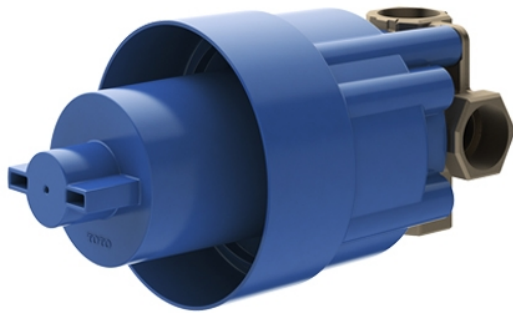

G Selection Showers  
2 Way Diverter (w/o Stop Valve)

### Features

- Easy Installation

### Specifications

Valve: Bronze

### Parts description

- **TBN01102B**  
2 Way Diverter (w/o Stop Valve)