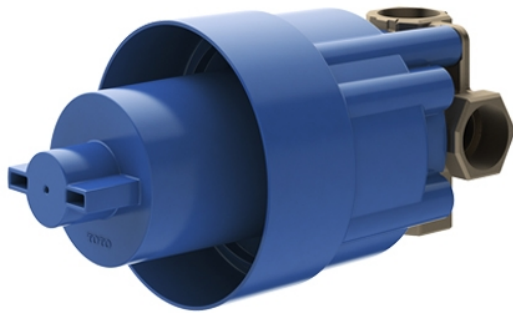

G Selection Showers
3 Way Diverter (w/o Stop Valve)

Features

- Easy Installation

Specifications

Valve: Bronze

Parts description

- **TBN01103B**
3 Way Diverter (w/o Stop Valve)