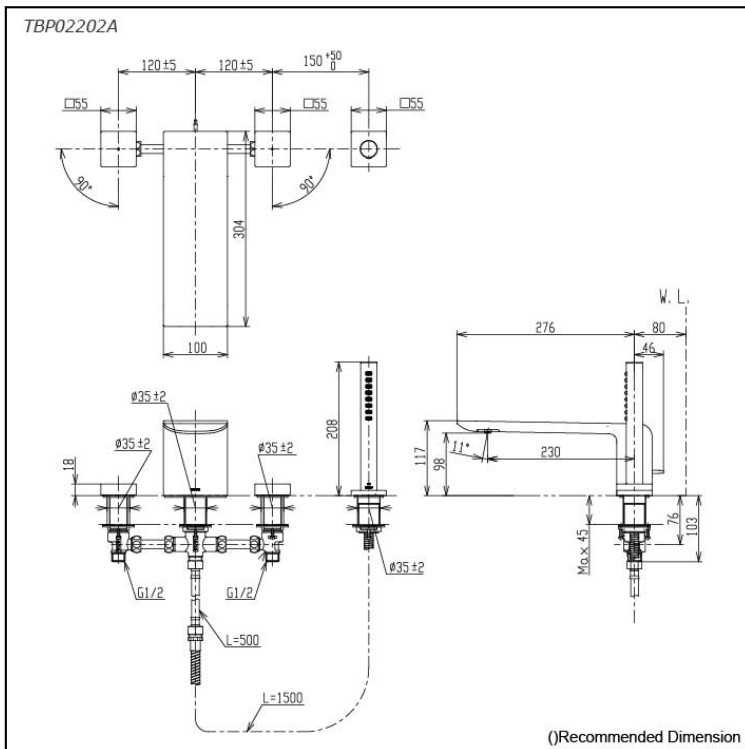

ZL Series
Bath & Shower Set
(4-Holes)

Features

- Design Concept is Gorgeous and Organic.
- Safety control with heat insulating handle
- 1 mode function hand shower (Round Shape, Comfort Wave)
- The PVD finishes provides both beauty and strength, adding rich color to the bathroom space

Specifications

Material: Brass (Faucet)
Brass (Hand Shower)

Water Pressure: 0.05MPa~0.5MPa

Parts description

- **TBP02202A**
Bath & Shower Set (4-Holes)

Flow Rate

TBP02202A