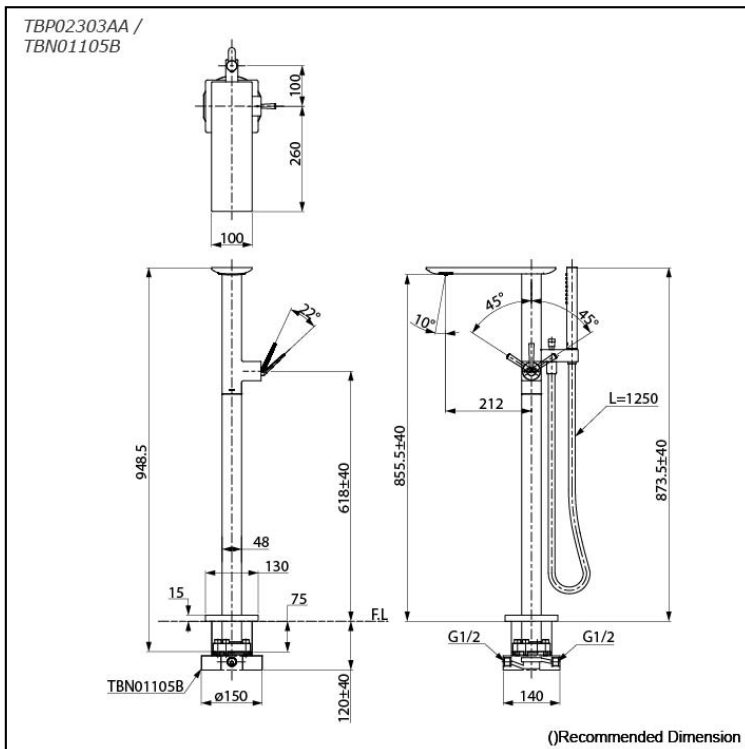

### Specifications

Material: Brass (Faucet)  
Brass (Hand Shower)

Water Pressure: 0.05MPa~1.0MPa

### Parts description

- **TBP02303AA**  
Floor-Standing Bath & Shower Set
- **TBN01105B**  
Floor Standing Bathtub Filler Base