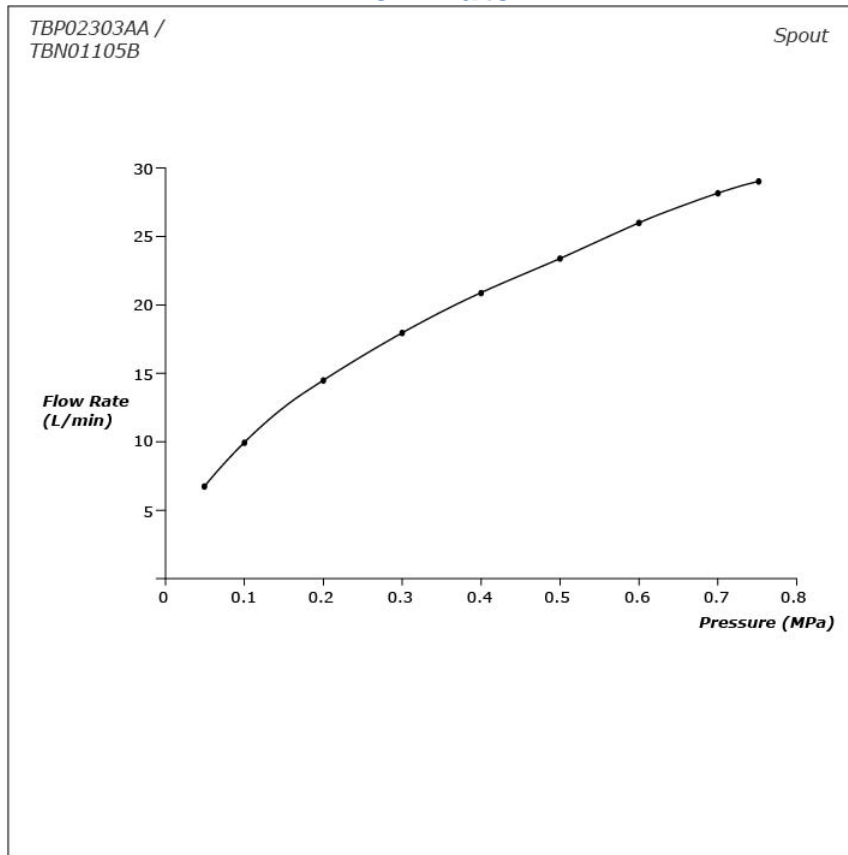

### Features

- Design Concept is Gorgeous and Organic
- 1 mode function hand shower (Round Shape, Comfort Wave)
- The PVD finishes provides both beauty and strength, adding rich color to the bathroom space

### Specifications

Material: Brass (Faucet)  
Brass (Hand Shower)

Water Pressure: 0.05MPa~1.0MPa

### Parts description

- **TBP02303AA**  
Floor-Standing Bath & Shower Set
- **TBN01105B**  
Floor Standing Bathtub Filler Base

### Flow Rate