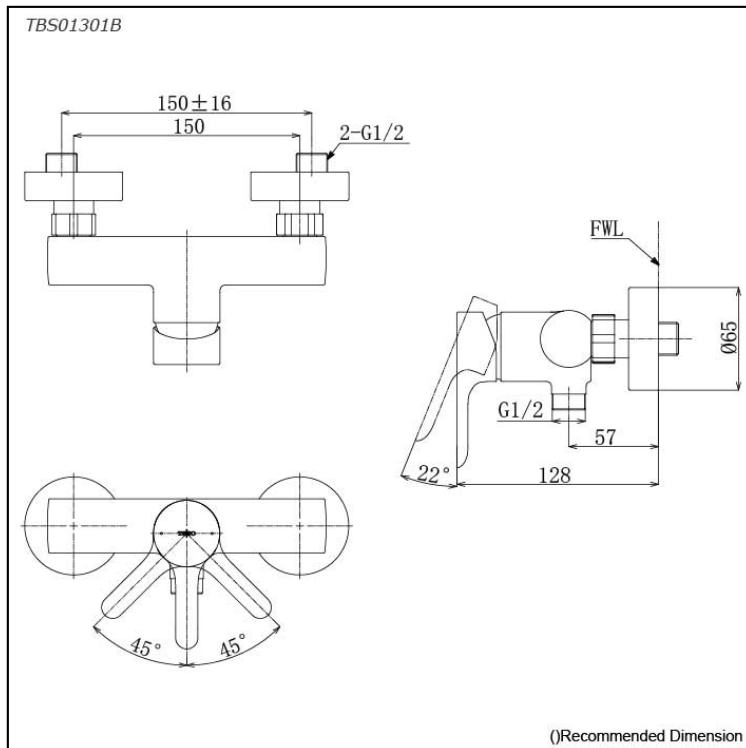

LB Series
Exposed Single Lever Shower Mixer

Features

- Design Concept is Life and Branch
- TOTO original cartridge for smooth control
- High corrosion resistance plating

Specifications

Finish: Chrome
Material: Brass

Parts description

- **TBS01301B**
Exposed Single Lever Shower Mixer

Flow Rate

TBS01301B