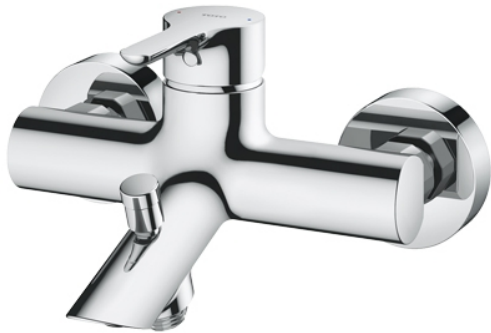

LB Series
Exposed Single Lever Bath &
Shower Mixer

Features

- Design Concept is Life and Branch
- TOTO original cartridge for smooth control
- High corrosion resistance plating

Specifications

Finish: Chrome

Material: Brass

Parts description

- **TBS01302B**
Exposed Single Lever Bath & Shower Mixer

Flow Rate

TBS01302B