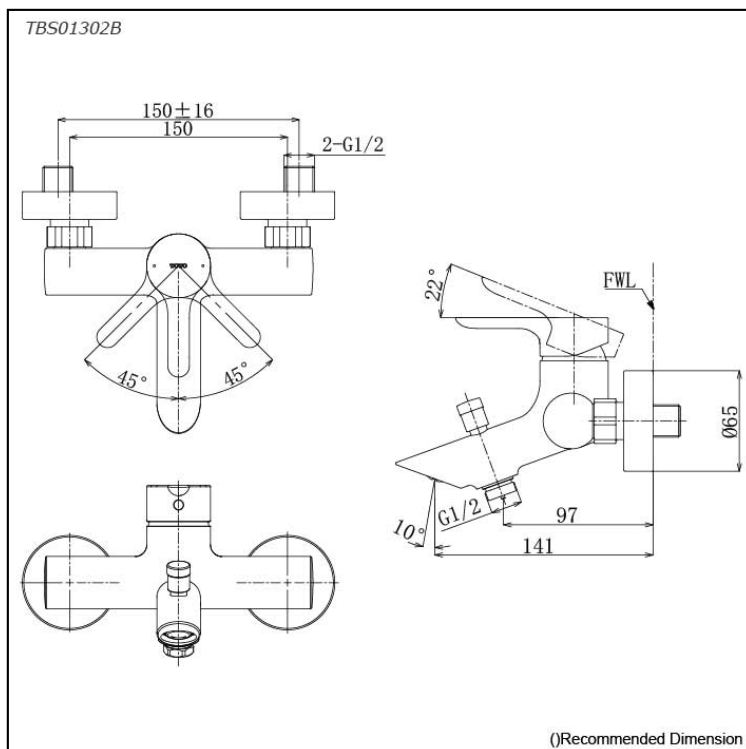

LB Series
Exposed Single Lever Bath &
Shower Mixer

Features

- Design Concept is Life and Branch
- TOTO original cartridge for smooth control
- High corrosion resistance plating

Specifications

Finish: Chrome

Material: Brass

Parts description

- **TBS01302B**
Exposed Single Lever Bath & Shower Mixer

Flow Rate

TBS01302B