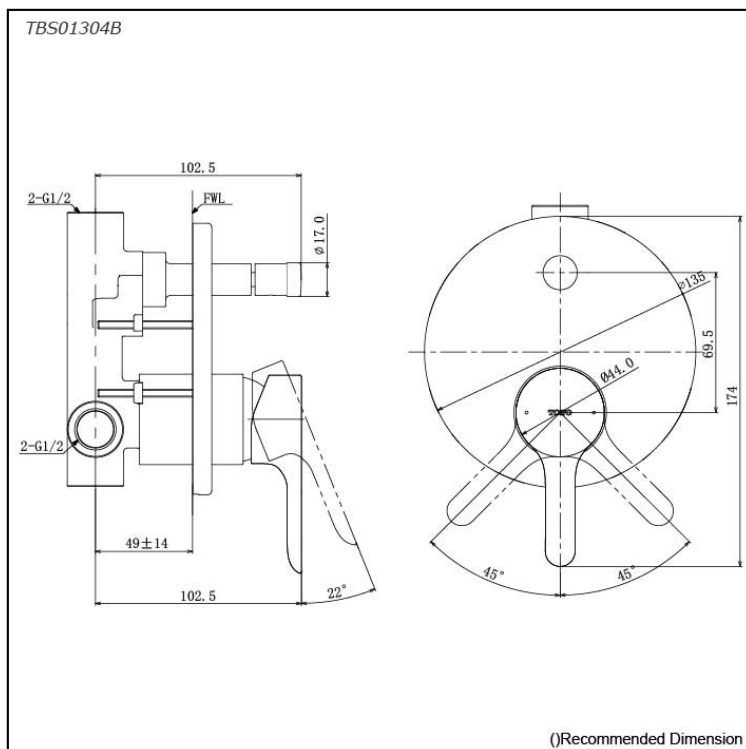

*LB Series
Single Lever Shower Mixer with Diverter
(w/ valve)*

Features

- Design Concept is Life and Branch
- TOTO original cartridge for smooth control
- High corrosion resistance plating

Specifications

Finish: Chrome

Material: Brass

Parts description

- **TBS01304B**
Single Lever Shower Mixer with Diverter (w/ valve)

Flow Rate

TBS01304B