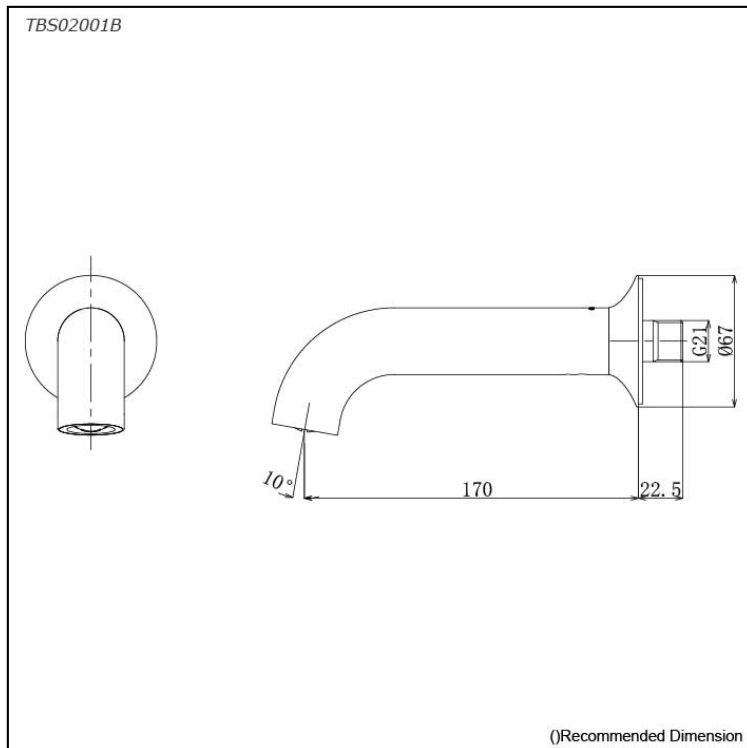

### Specifications

Finish: Chrome

Material: Brass

### Parts description

- **TBS02001B**  
Bath Spout