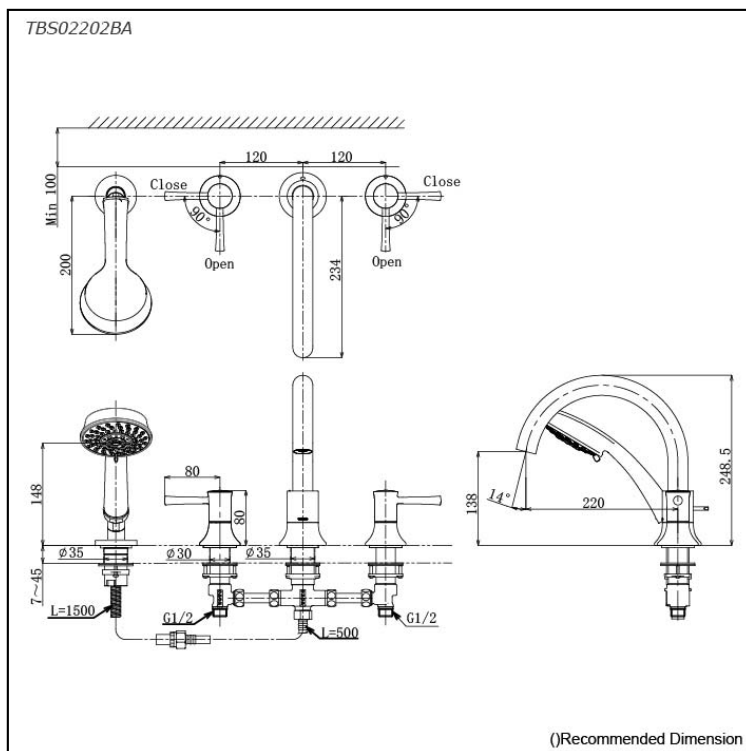

LN Series Bath & Shower Set (4-Holes)

Features

- Design Concept is Life and Nostalgia
- Safety control with heat insulating handle
- 5 mode function standard design hand shower
- High corrosion resistance plating

Specifications

Finish:	Chrome
Material:	Brass (Faucet) Plastic (Hand Shower)
Water Pressure:	0.1Mpa~1.0Mpa

Parts description

- **TBS02202BA**
Bath & Shower Set (4-Holes)

Flow Rate