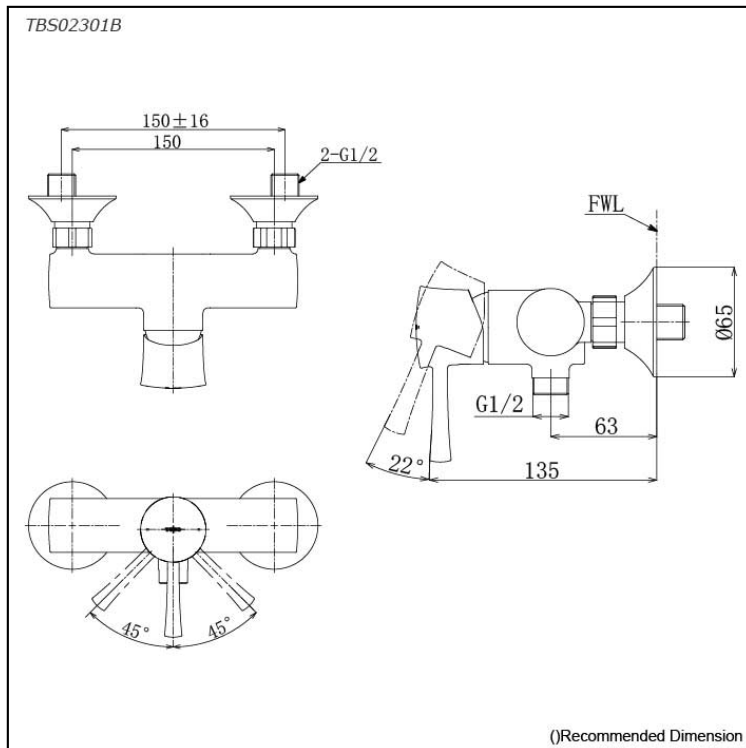

### Parts description

- **TBS02301B**  
Exposed Single Lever Shower Mixer