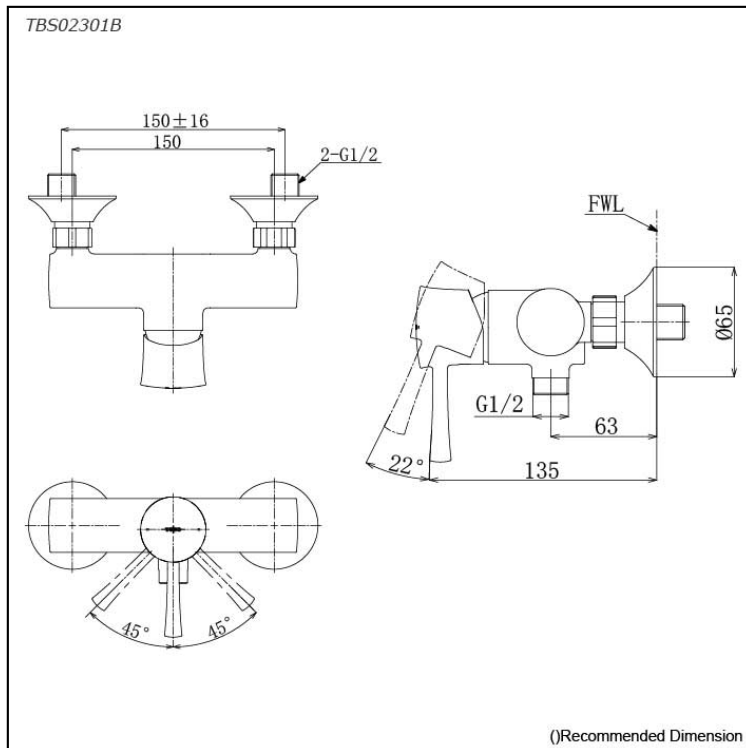

LN Series
Exposed Single Lever Shower Mixer

Features

- Design Concept is Life and Nostalgia
- TOTO original cartridge for smooth control
- High corrosion resistance plating

Specifications

Finish: Chrome

Material: Brass

Parts description

- **TBS02301B**
Exposed Single Lever Shower Mixer

Flow Rate

TBS02301B