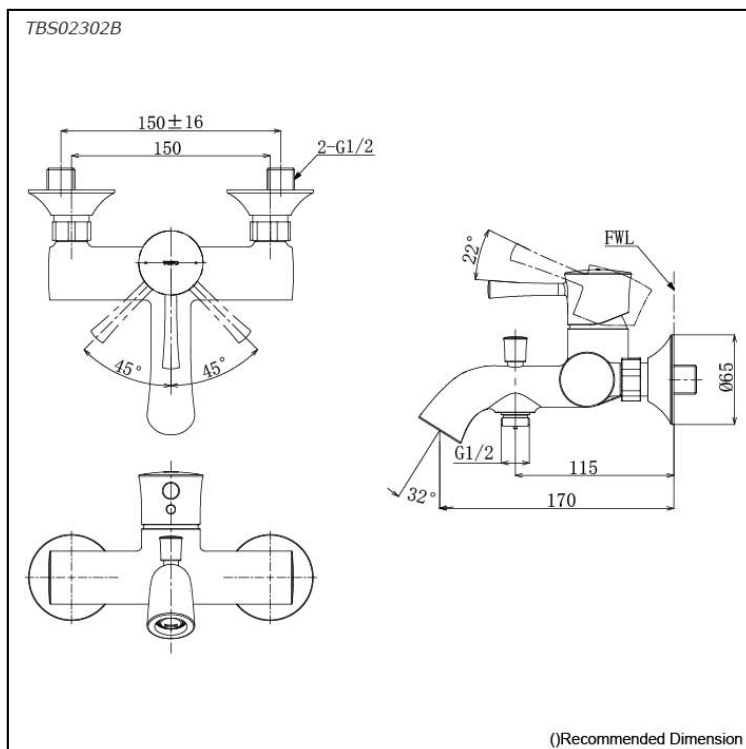

LN Series
Exposed Single Lever Bath &
Shower Mixer

Features

- Design Concept is Life and Nostalgia
- TOTO original cartridge for smooth control
- High corrosion resistance plating

Specifications

Finish: Chrome

Material: Brass

Parts description

- **TBS02302B**
Exposed Single Lever Bath & Shower Mixer

Flow Rate

TBS02302B