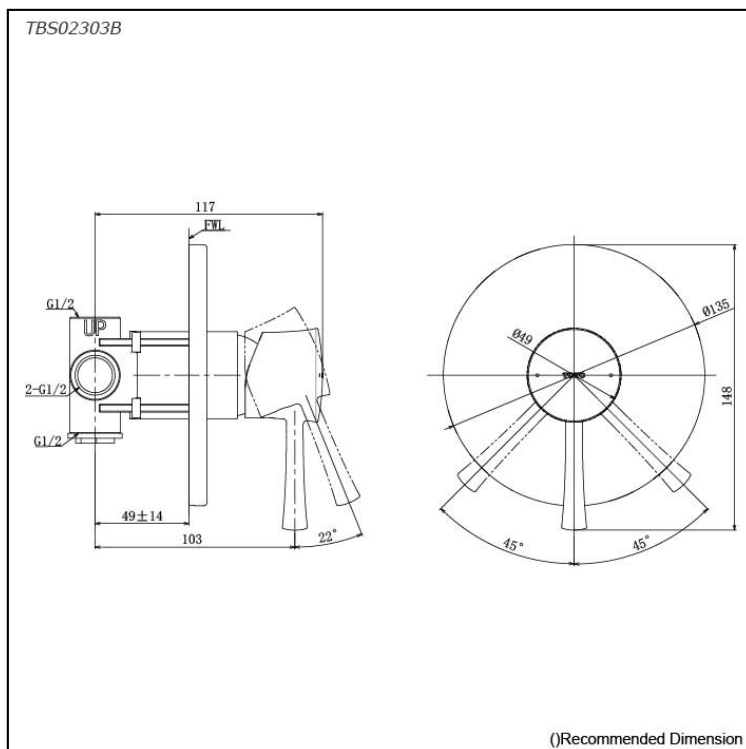

LN Series
Single Lever Shower Mixer
(w/ valve)

Features

- Design Concept is Life and Nostalgia
- TOTO original cartridge for smooth control
- High corrosion resistance plating

Specifications

Finish: Chrome

Material: Brass

Parts description

- **TBS02303B**
Single Lever Shower Mixer (w/ valve)

Flow Rate

TBS02303B