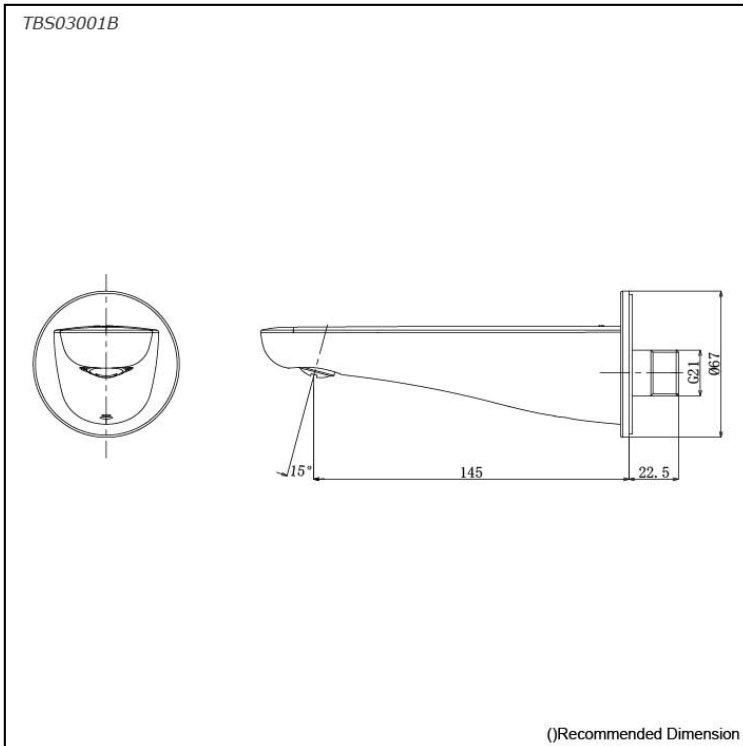

### Parts description

- **TBS03001B**  
Bath Spout