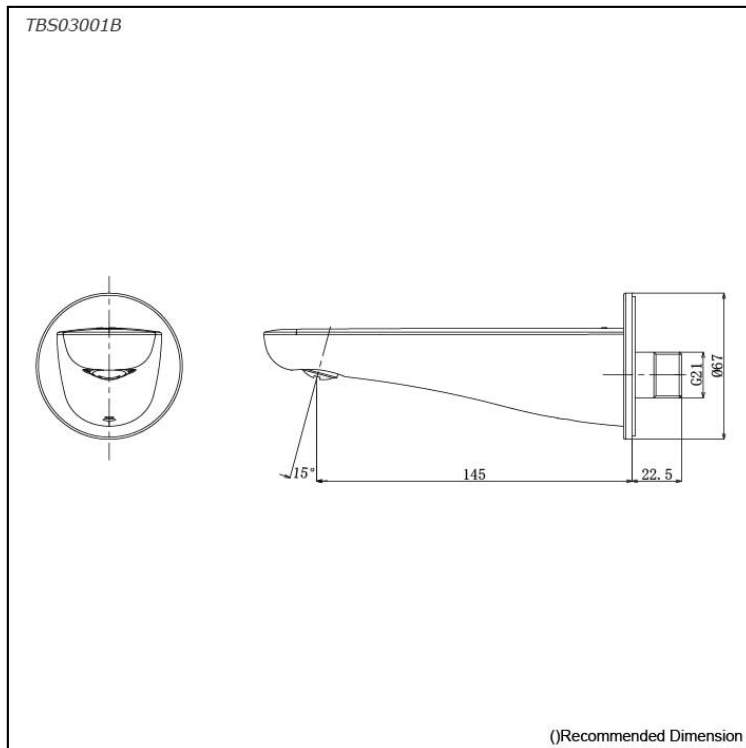

### Parts description

- **TBS03001B**  
Bath Spout