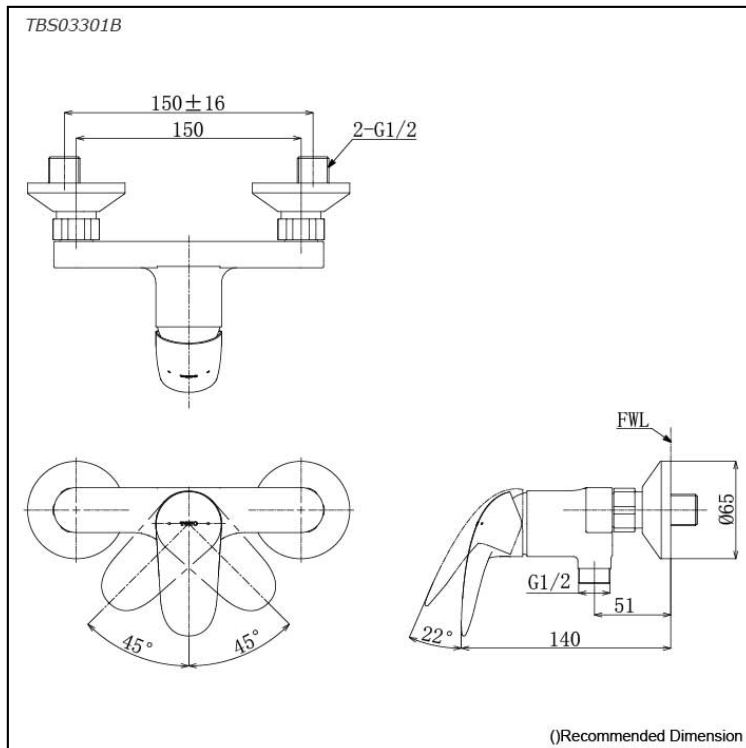

### Specifications

Finish: Chrome

Material: Brass

### Parts description

- **TBS03301B**  
Exposed Single Lever Shower Mixer