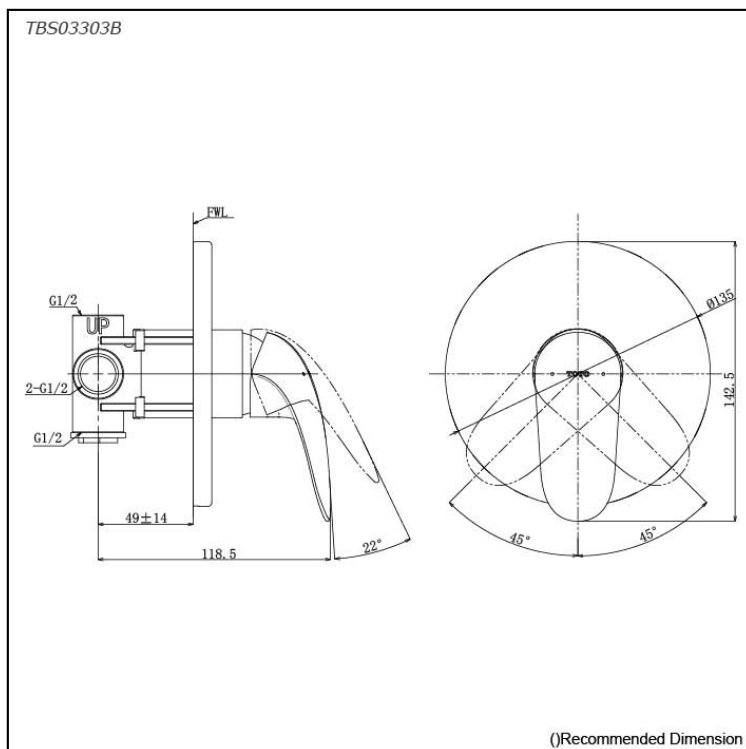

LC Series
Single Lever Shower Mixer
(w/ valve)

Features

- Design Concept is Life and Curve
- TOTO original cartridge for smooth control
- High corrosion resistance plating

Specifications

Finish: Chrome

Material: Brass

Parts description

- **TBS03303B**
Single Lever Shower Mixer (w/ valve)

Flow Rate

TBS03303B