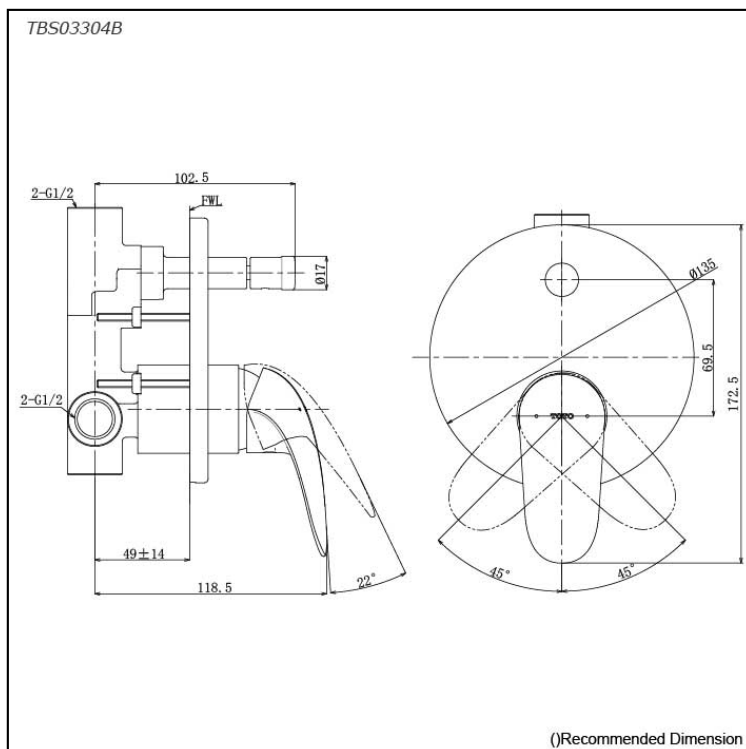

### Parts description

- **TBS03304B**  
Single Lever Shower Mixer with Diverter (w/ valve)