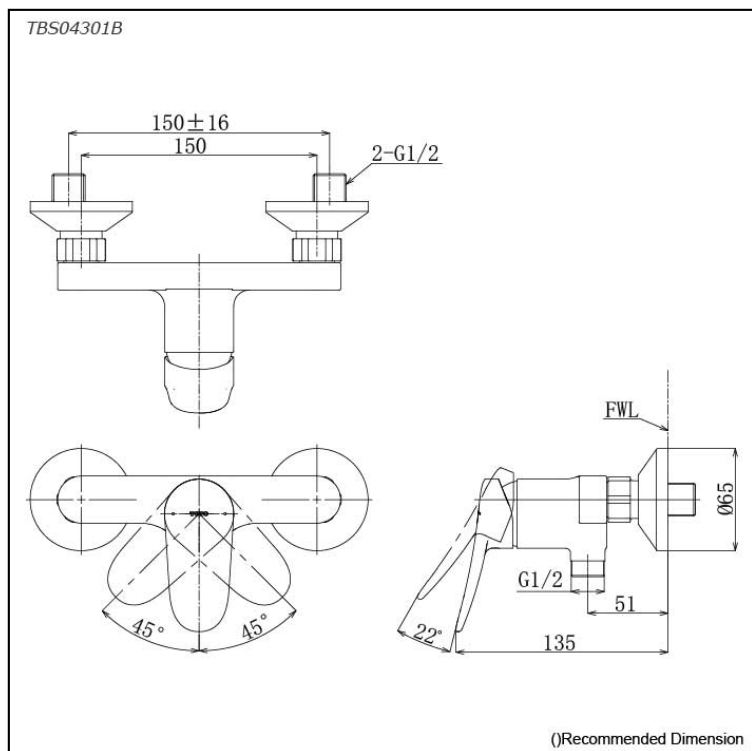

LF Series
Exposed Single Lever Shower Mixer

Features

- Design Concept is Life and Flex.
- TOTO original cartridge for smooth control
- High corrosion resistance plating

Specifications

Finish: Chrome

Material: Brass

Parts description

- **TBS04301B**
Exposed Single Lever Shower Mixer

Flow Rate

TBS04301B