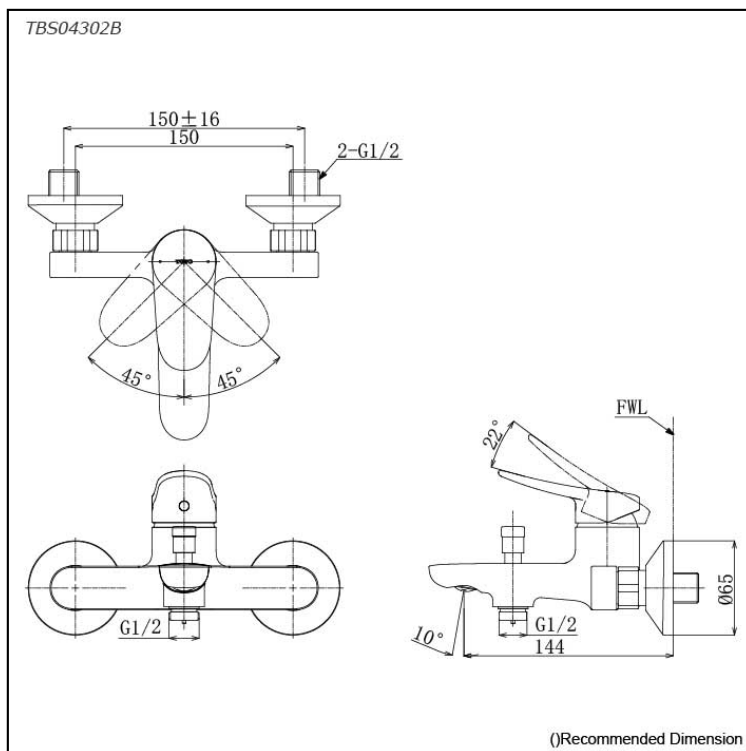

### Parts description

- **TBS04302B**  
Exposed Single Lever Bath & Shower Mixer

## Flow Rate

TBS04302B