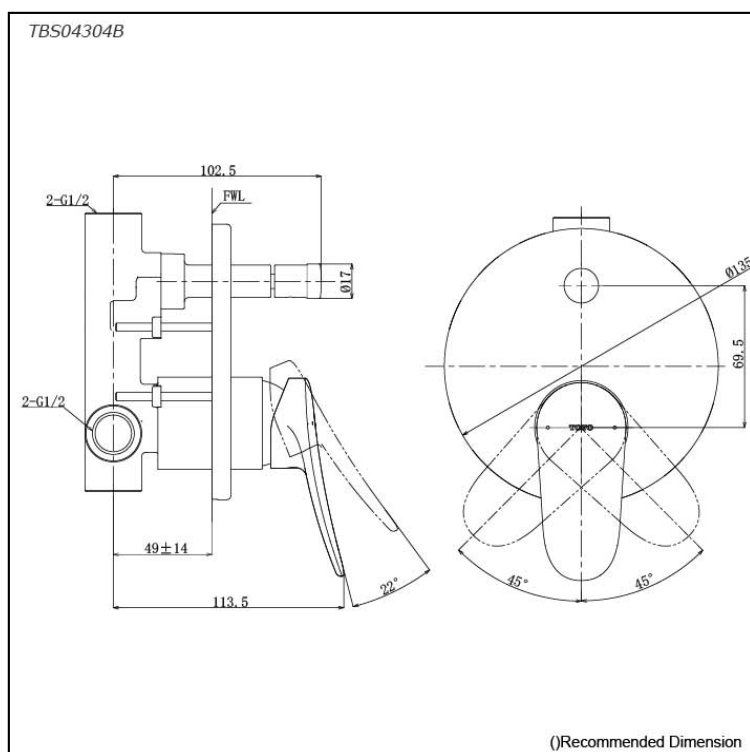

*LF Series
Single Lever Shower Mixer with Diverter
(w/ valve)*

Features

- Design Concept is Life and Flex.
- TOTO original cartridge for smooth control
- High corrosion resistance plating

Specifications

Finish: Chrome

Material: Brass

Parts description

- **TBS04304B**
Single Lever Shower Mixer with Diverter
(w/ valve)

Flow Rate

TBS04304B