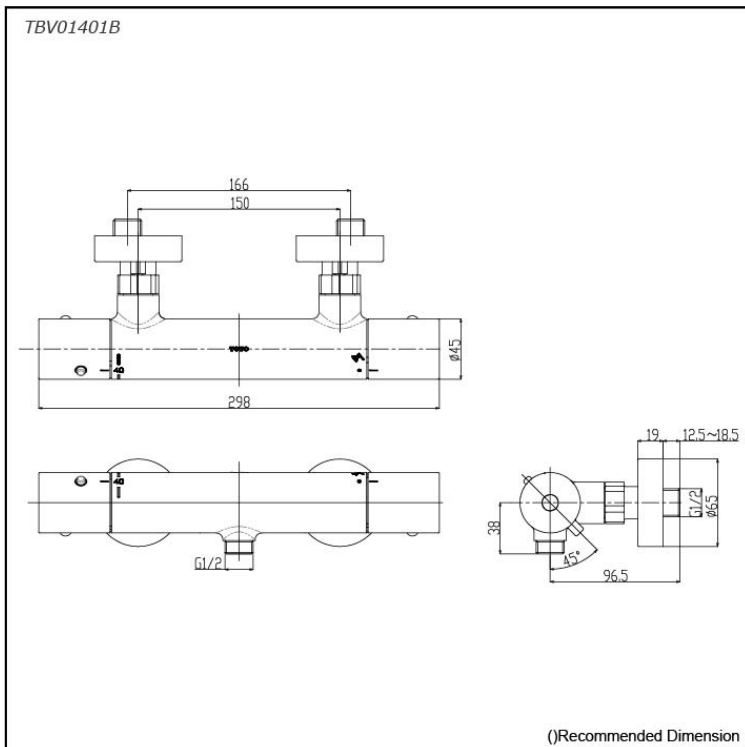

G Selection Showers
Thermostat Shower (Shower)

Features

- Good Design with compact and slim body
- SMA Thermostat valve with heat insulation

Specifications

Finish: Chrome
Material: Brass
Water Pressure: 0.05MPa~0.5MPa

Parts description

- **TBV01401B**
Thermostat Shower (Shower)

Flow Rate

TBV01401B