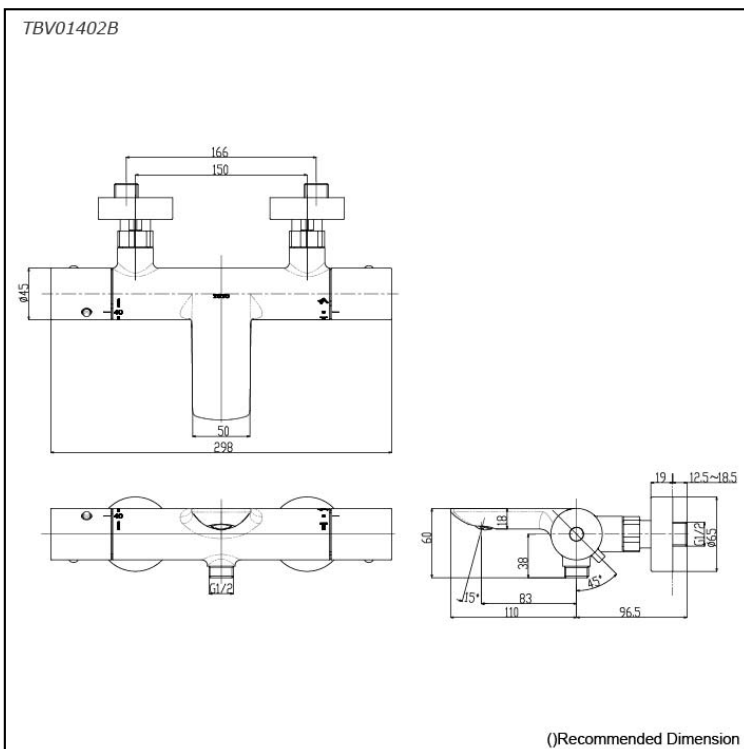

G Selection Showers
 Thermostat Shower
 (Shower & Bath)

Features

- Good Design with compact and slim body
- SMA Thermostat valve with heat insulation

Specifications

Finish: Chrome
 Material: Brass
 Water Pressure: 0.05MPa~0.5MPa

Parts description

- **TBV01402B**
 Thermostat Shower (Shower & Bath)

Flow Rate

TBV01402B