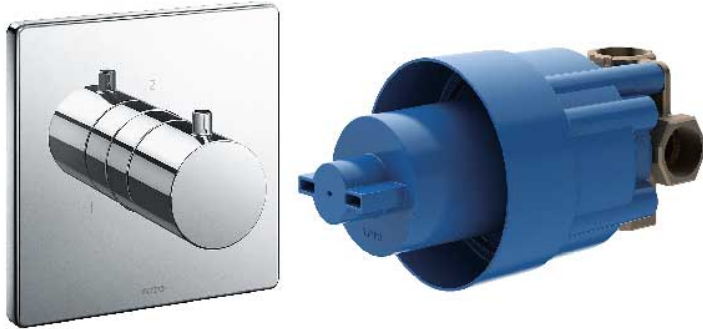

G Selection Showers
2 Way Diverter without Stop Valve
(Square)

Features

- Good design with compact and thin plate

Specifications

Plate Material : Brass

Valve Material: Bronze

Parts description

- **TBV02103B**
2 Way Diverter without Stop Valve (Square)
- **TBN01102B**
2 Way Diverter (w/o Stop Valve)