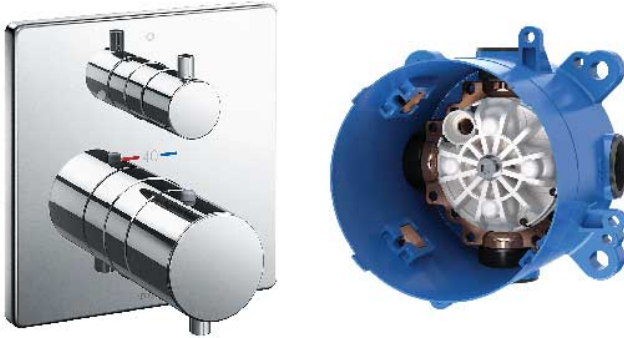

*G Selection Showers  
Thermostat Controller  
with On/Off Valve (Square)*

### Features

- Good Design with compact and thin plate
- SMA Thermostat valve with heat insulation

### Specifications

Plate Material : Brass

Valve Material: Brass

### Parts description

- **TBV02403B**  
Thermostat Controller with On/Off Valve (Square)
- **TBN01001B**  
Concealed Box