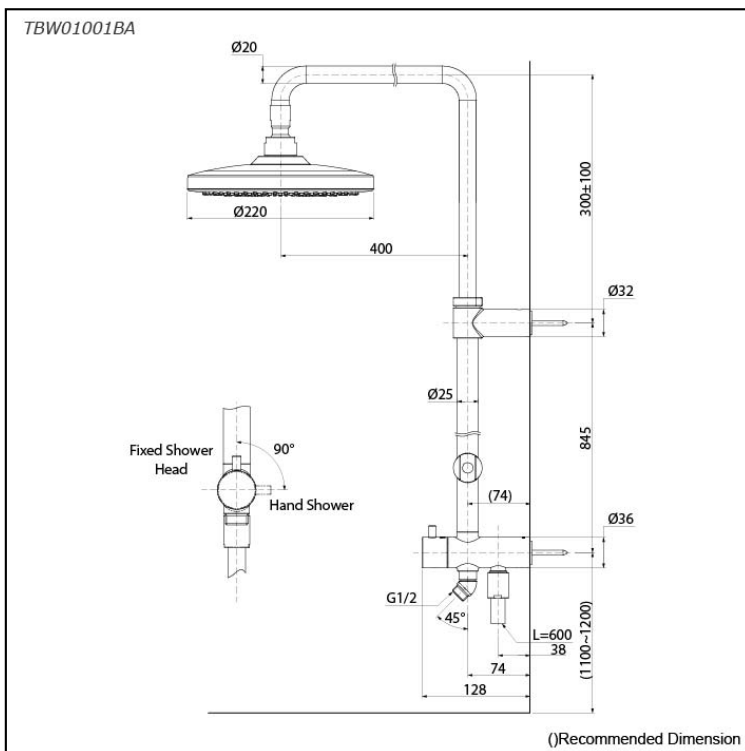

*G Selection
Shower Column (1 mode)
(w/o Hand Shower) (w/o Spout)*

Features

- 1 mode function, Round shape over head shower (COMFORT WAVE)
- Safety with anti-drop mechanism
- Adjustable Height for over head shower

Specifications

Finish:	Chrome
Material:	Brass (Body) Plastic (Shower)
Water Pressure:	0.05MPa~1.0MPa
Dimension:	Diameter: 220mm
Shape Shower Head:	Round

Parts description

- **TBW01001BA**
Shower Column (1 mode)
(w/o Hand Shower) (w/o Spout)

Flow Rate