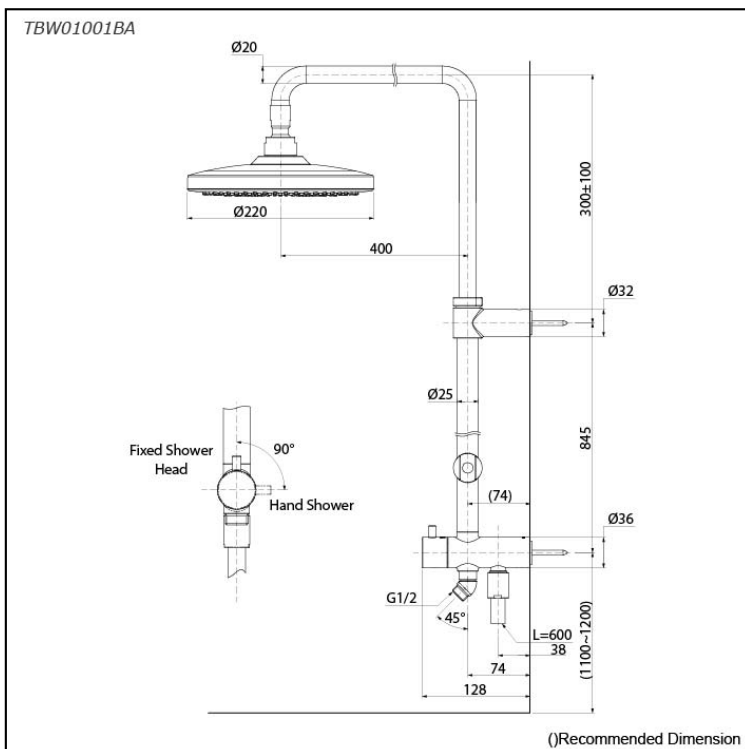

### Features

- 1 mode function, Round shape over head shower (COMFORT WAVE)
- Safety with anti-drop mechanism
- Adjustable Height for over head shower

### Specifications

Finish:	Chrome
Material:	Brass (Body) Plastic (Shower)
Water Pressure:	0.05MPa~1.0MPa
Dimension:	Diameter: 220mm
Shape	Round
Shower Head:	

### Parts description

- **TBW01001BA**  
Shower Column (1 mode)  
(w/o Hand Shower) (w/o Spout)