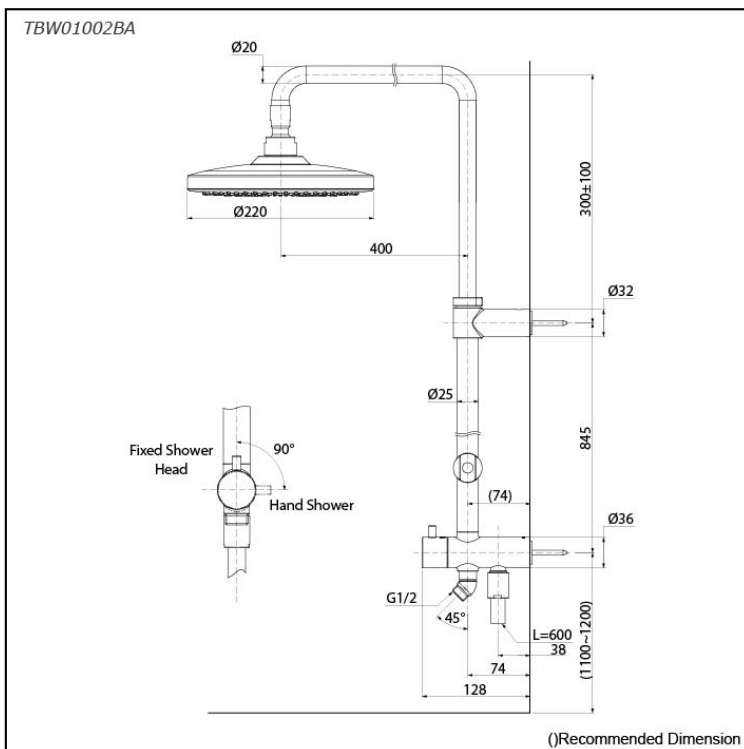

G Selection
Shower Column (2 mode)
(w/o Hand Shower) (w/o Spout)

Features

- 2 mode functions, Round shape over head shower (COMFORT WAVE, WARM SPA)
- Safety with anti-drop mechanism
- Adjustable Height for over head shower

Specifications

Finish:	Chrome
Material:	Brass (Body) Plastic (Shower)
Water Pressure:	0.05MPa~1.0MPa
Dimension:	Diameter: 220mm
Shape Shower Head:	Round

Parts description

- **TBW01002BA**
Shower Column (2 mode)
(w/o Hand Shower) (w/o Spout)

Flow Rate