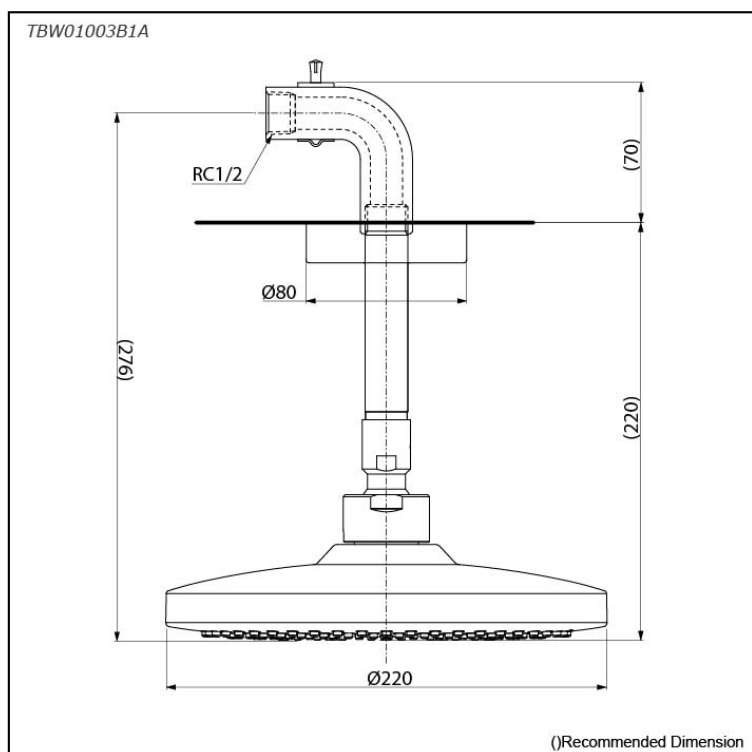

*G Selection  
Fixed Shower Head  
(Ceiling Type)*

### Features

- 1 mode function, Round shape fixed shower head (COMFORT WAVE)

### Specifications

Water Pressure:	0.05 Mpa ~ 1.0 Mpa
Finish:	Chrome
Material:	Brass (Body) ABS Plastic (Shower)
Size:	Diameter: 220mm
Shape:	Round

### Parts description

- **TBW01003B1A**  
Fixed Shower Head (Ceiling Type) (1 mode)