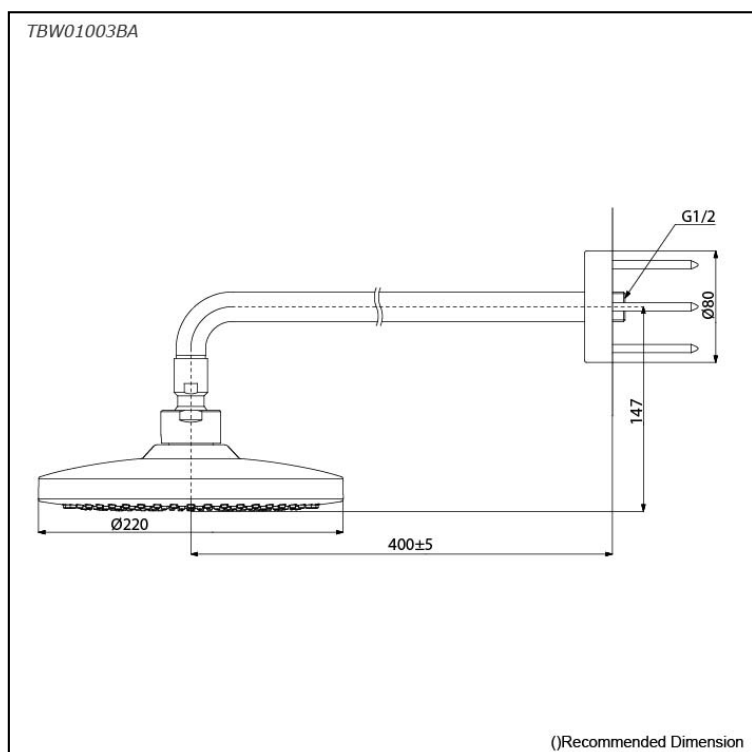

### Features

- 1 mode function, Round shape over head shower (COMFORT WAVE)
- Safety with anti-drop mechanism

### Specifications

Water Pressure: 0.05 Mpa ~ 1.0 Mpa  
 Finish: Chrome  
 Material: Brass (Body)  
 ABS Plastic (Shower)  
 Size: Diameter: 220mm  
 Shape: Round

### Parts description

- **TBW01003BA**  
Over Head Shower (Wall Type) (1 mode)