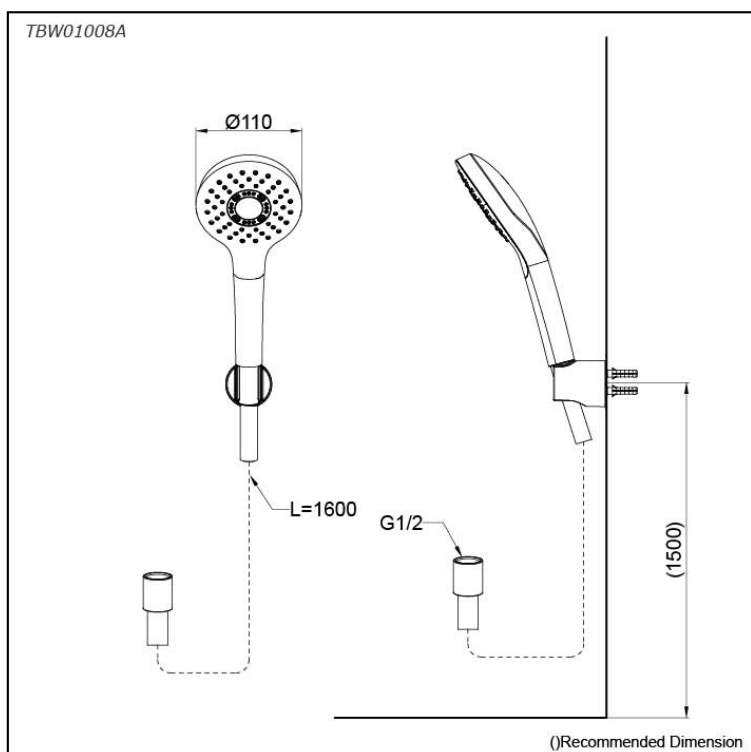

G Selection
Hand Shower
(1 mode)

Features

- 1 mode function with Round shape hand shower (COMFORT WAVE)
- Comfortable use with anti-rotation mechanism

Specifications

Finish:	Chrome
Material:	ABS Plastic (Shower)
Shape:	Round
Dimension:	Diameter 110mm
Water Pressure:	0.05MPa~0.75MPa

Parts description

- **TBW01008A**
Hand Shower (1 mode)

Flow Rate

TBW01008A