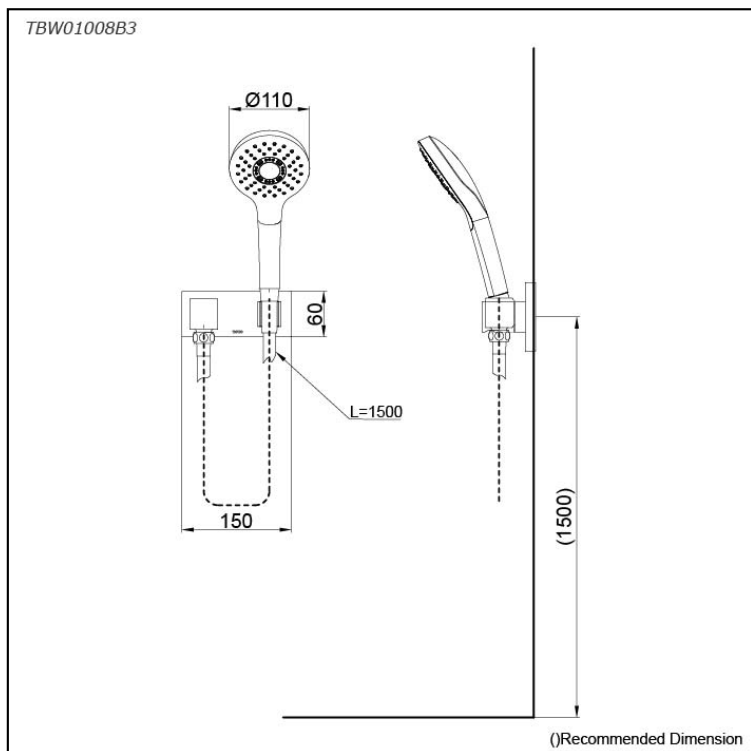

### Features

- 1 mode function with Round shape hand shower (COMFORT WAVE)
- Comfortable use with anti-rotation mechanism
- Shower Set include Hanger and Hose

### Specifications

Finish:	Chrome
Material:	ABS Plastic (Shower)
Shape:	Round
Dimension:	Diameter 110mm
Water Pressure:	0.05MPa~0.75MPa

### Parts description

- **TBW01008B3**  
Hand Shower  
(1 mode)

### Flow Rate

TBW01008B3