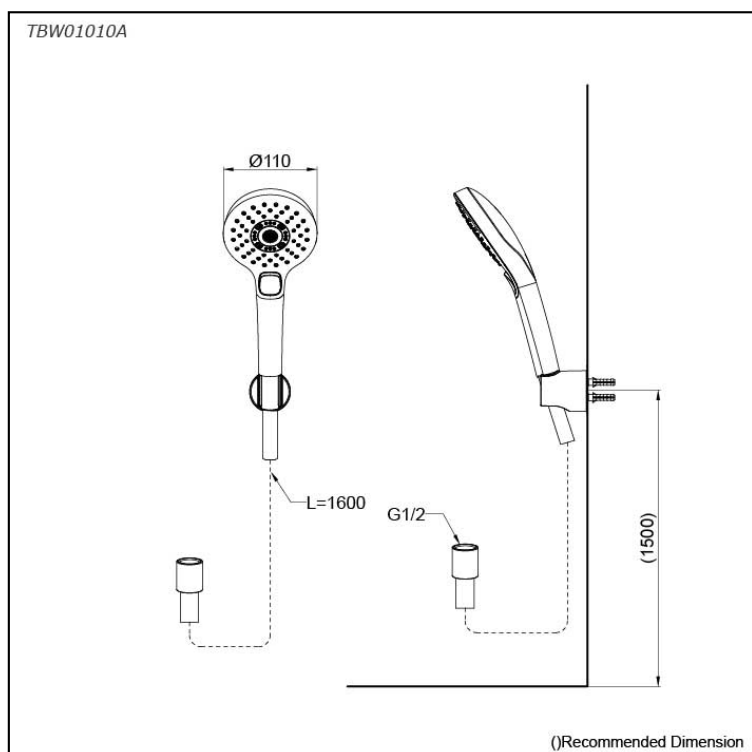

*G Selection
Hand Shower
(3 mode)*

Features

- 3 mode function, Round shape hand shower (WARM PILLAR, COMFORT WAVE, ACTIVE WAVE)
- Comfortable use with anti-rotation mechanism

Specifications

Finish:	Chrome
Material:	ABS Plastic (Shower)
Shape:	Round
Dimension:	Diameter 110mm
Water Pressure:	0.05MPa~0.75MPa

Parts description

- **TBW01010A**
Hand Shower (3 mode)

Flow Rate

TBW01010A