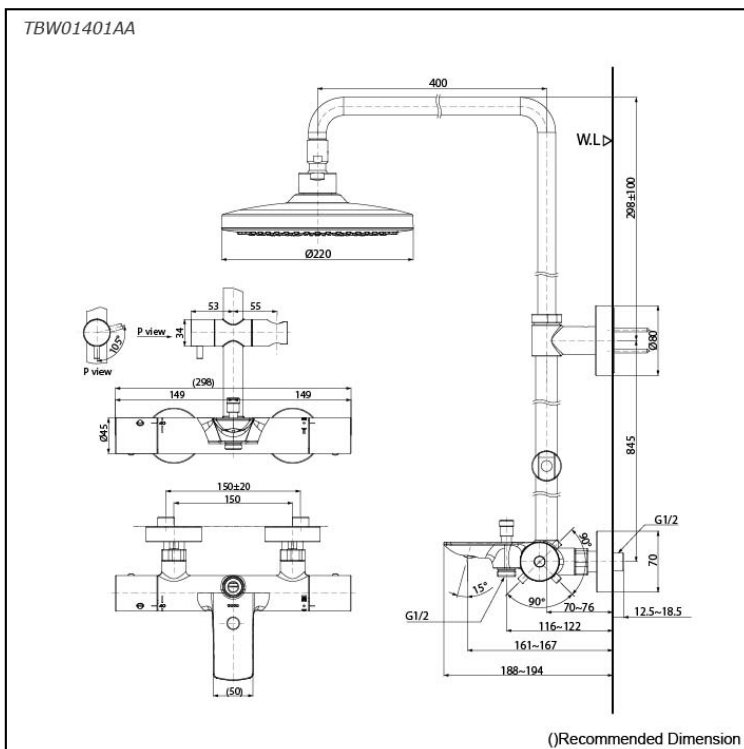

G Selection
Thermostat Shower Column (1 Mode)
(w/o Hand Shower) (w/ Spout)

Features

- 1 mode function, Round shape over head shower (COMFORT WAVE)
- Safety with anti-drop mechanism
- SMA Thermostat valve with heat insulation
- Thermostat Controller

Specifications

Finish:	Chrome
Material:	Brass (Body) Plastic (Shower)
Water Pressure:	0.12MPa~1.0MPa
Dimension:	Diameter: 220mm
Shape Shower Head:	Round

Parts description

- **TBW01401AA**
 Thermostat Shower Column (1 Mode)
 (w/o Hand Shower) (w/ Spout)

Flow Rate