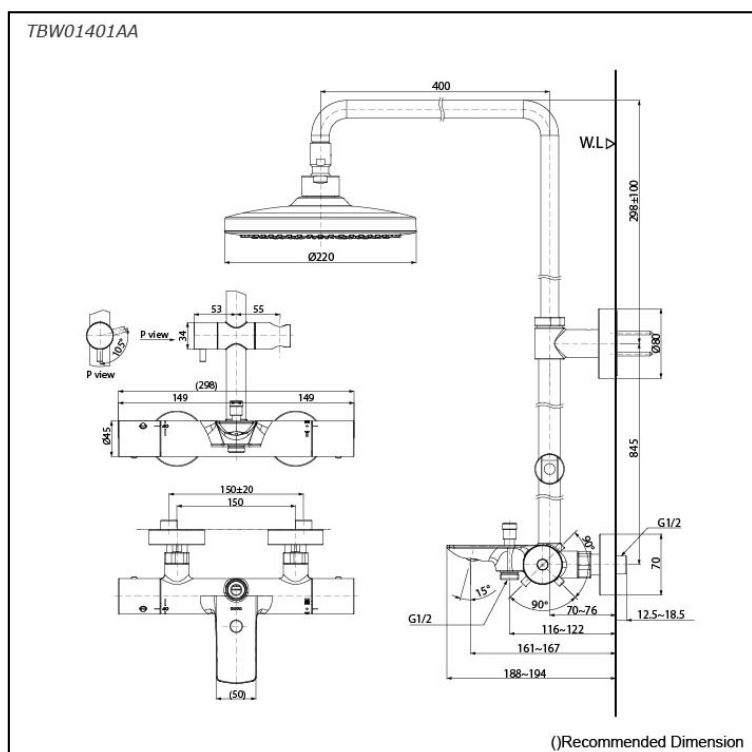

*G Selection
Thermostat Shower Column (1 Mode)
(w/o Hand Shower) (w/ Spout)*

Features

- 1 mode function, Round shape over head shower (COMFORT WAVE)
- Safety with anti-drop mechanism
- SMA Thermostat valve with heat insulation
- Thermostat Controller

Specifications

Finish:	Chrome
Material:	Brass (Body) Plastic (Shower)
Water Pressure:	0.12MPa~1.0MPa
Dimension:	Diameter: 220mm
Shape Shower Head:	Round

Parts description

- **TBW01401AA**
Thermostat Shower Column (1 Mode)
(w/o Hand Shower) (w/ Spout)

Flow Rate