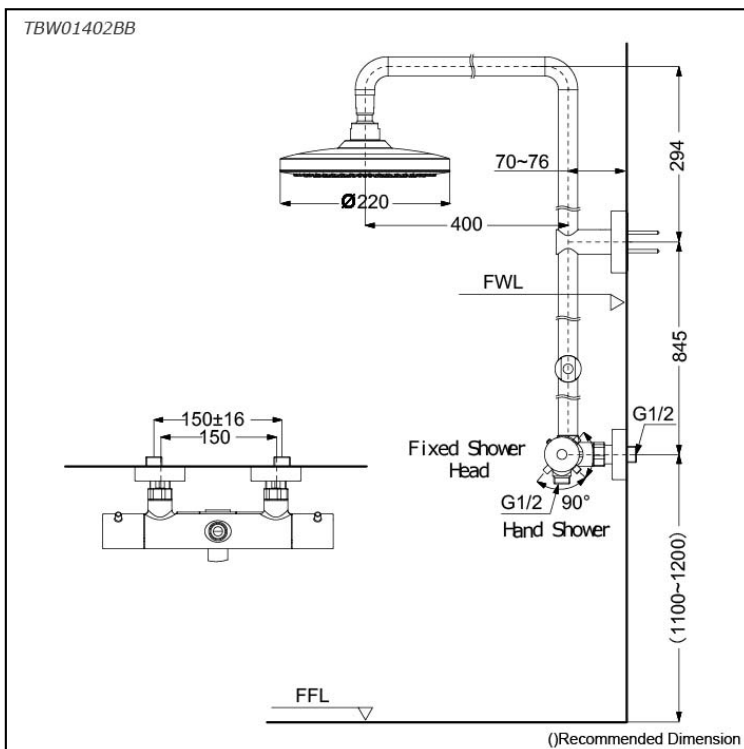

G Selection
 Thermostat Shower Column (1 mode)
 (w/o Hand Shower) (w/o Spout)

Features

- 1 mode function, Round shape over head shower (COMFORT WAVE)
- Safety with anti-drop mechanism
- SMA Thermostat valve with heat insulation
- Thermostat Controller

Specifications

Finish:	Chrome
Material:	Brass (Body) Plastic (Shower)
Water Pressure:	0.05MPa~1.0MPa
Dimension:	Diameter: 220mm
Shape Shower Head:	Round

Parts description

- **TBW01402BB**
 Thermostat Shower Column (1 mode)
 (w/o Hand Shower) (w/o Spout)

Flow Rate