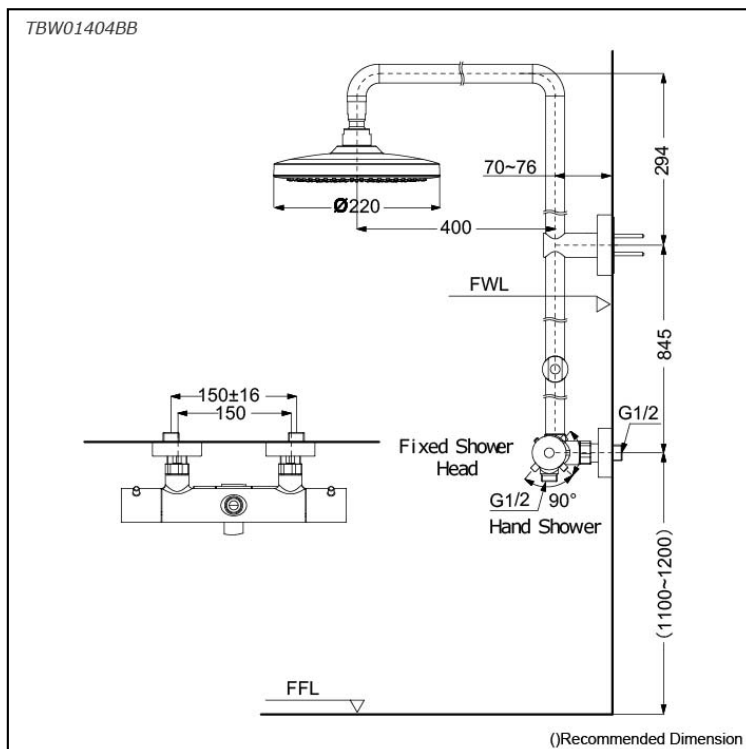

*G Selection*  
**Thermostat Shower Column (2 mode)**  
 (w/o Hand Shower) (w/o Spout)

### Features

- 2 mode function, Round shape over head shower (COMFORT WAVE, WARM SPA)
- Safety with anti-drop mechanism
- SMA Thermostat valve with heat insulation
- Thermostat Controller

### Specifications

Finish:	Chrome
Material:	Brass (Body) Plastic (Shower)
Water Pressure:	0.05MPa~1.0MPa
Dimension:	Diameter: 220mm
Shape	Round
Shower Head:	

### Parts description

- **TBW01404BB**  
 Thermostat Shower Column (2 mode)  
 (w/o Hand Shower) (w/o Spout)