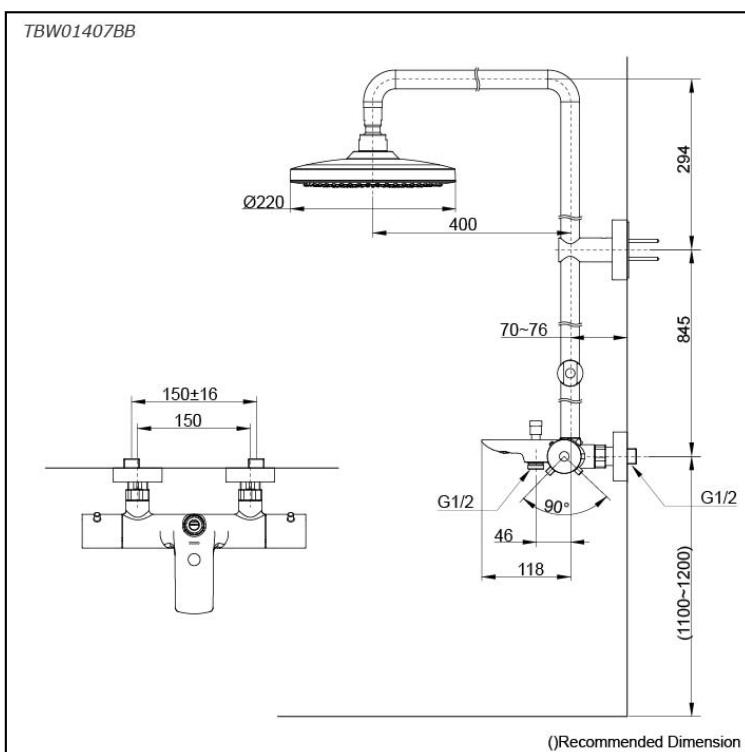

G Selection
Thermostat Shower Column (2 mode)
(w/o Hand Shower) (w/ Spout)

Features

- 2 mode function, Round shape over head shower (COMFORT WAVE, WARM SPA)
- Safety with anti-drop mechanism
- SMA Thermostat valve with heat insulation
- Thermostat Controller

Specifications

| | |
|-----------------------|----------------------------------|
| Finish: | Chrome |
| Material: | Brass (Body) Plastic (Shower) |
| Water Pressure: | 0.05MPa~1.0MPa |
| Dimension: | Diameter: 220mm |
| Shape Shower Head: | Round |

Parts description

- **TBW01407BB**
 Thermostat Shower Column (2 mode)
 (w/o Hand Shower) (w/ Spout)

Flow Rate