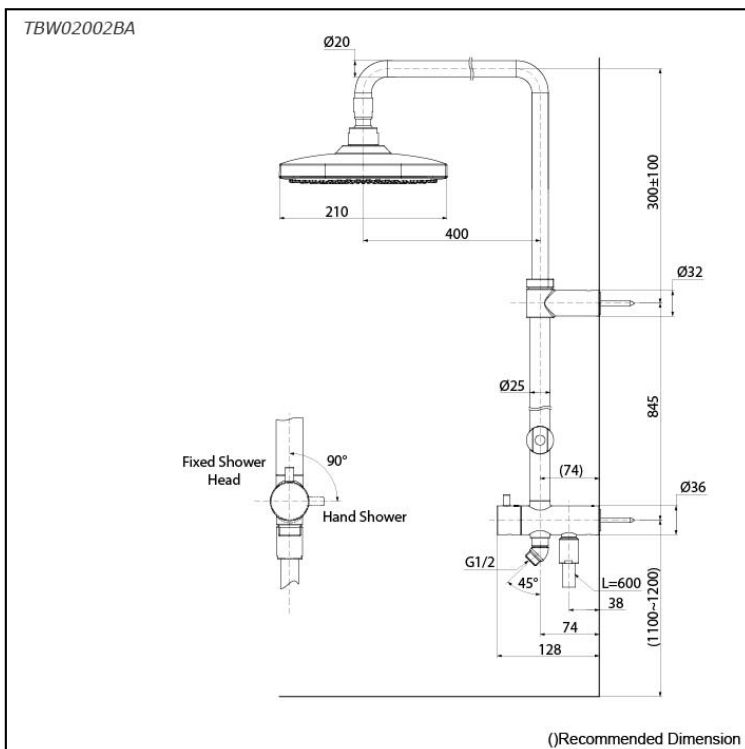

### Features

- 2 mode function, Square shape over head shower (COMFORT WAVE, WARM SPA)
- Safety with anti-drop mechanism
- Adjustable Height for over head shower

### Specifications

|                       |                                  |
|-----------------------|----------------------------------|
| Finish:               | Chrome                           |
| Material:             | Brass (Body)<br>Plastic (Shower) |
| Water Pressure:       | 0.05MPa~1.0MPa                   |
| Dimension:            | 210W x 210D mm                   |
| Shape<br>Shower Head: | Square                           |

### Parts description

- **TBW02002BA**  
Shower Column (2 mode)  
(w/o Hand Shower) (w/o Spout)