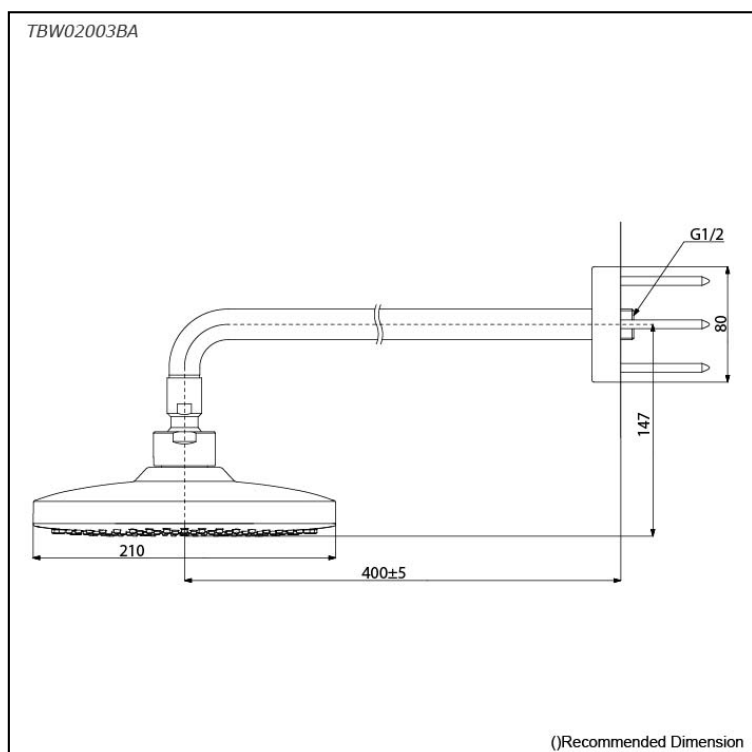

G Selection
Over Head Shower
(Wall Type) (1 mode)

Features

- 1 mode function, Square shape over head shower (COMFORT WAVE)
- Safety with anti-drop mechanism

Specifications

Water Pressure: 0.05 Mpa ~ 1.0 Mpa
 Finish: Chrome
 Material: Brass (Body)
 ABS Plastic (Shower)
 Size: 220mm
 Shape: Square

Parts description

- **TBW02003BA**
Over Head Shower (Wall Type) (1 mode)

Flow Rate