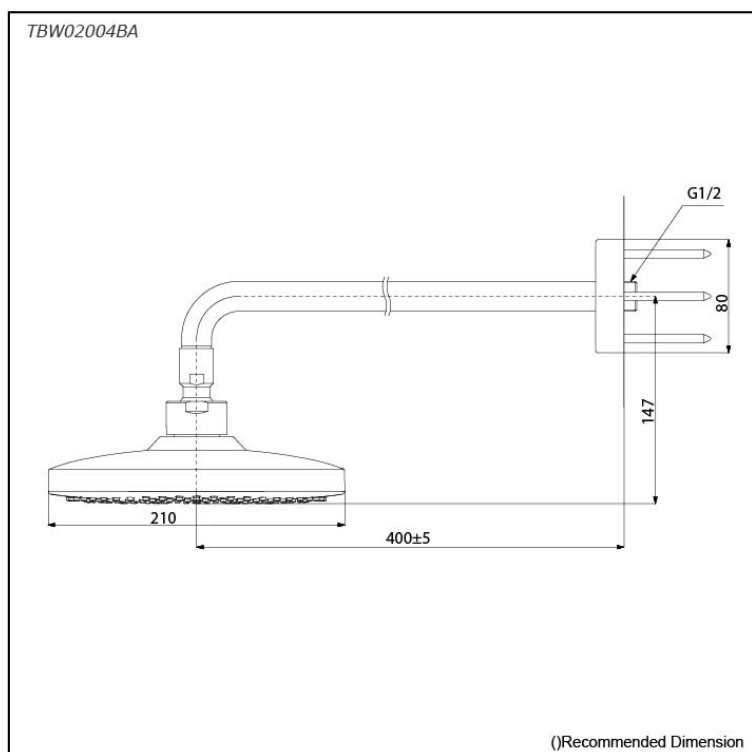

G Selection
Over Head Shower
(Wall Type) (2 mode)

Features

- 2 mode functions, Round shape over head shower (COMFORT WAVE & WARM SPA)
- Safety with anti-drop mechanism

Specifications

Water Pressure: 0.05 Mpa ~ 1.0 Mpa
 Finish: Chrome
 Material: Brass (Body)
 ABS Plastic (Shower)
 Size: 220mm
 Shape: Square

Parts description

- **TBW02004BA**
Over Head Shower (Wall Type) (2 mode)

Flow Rate