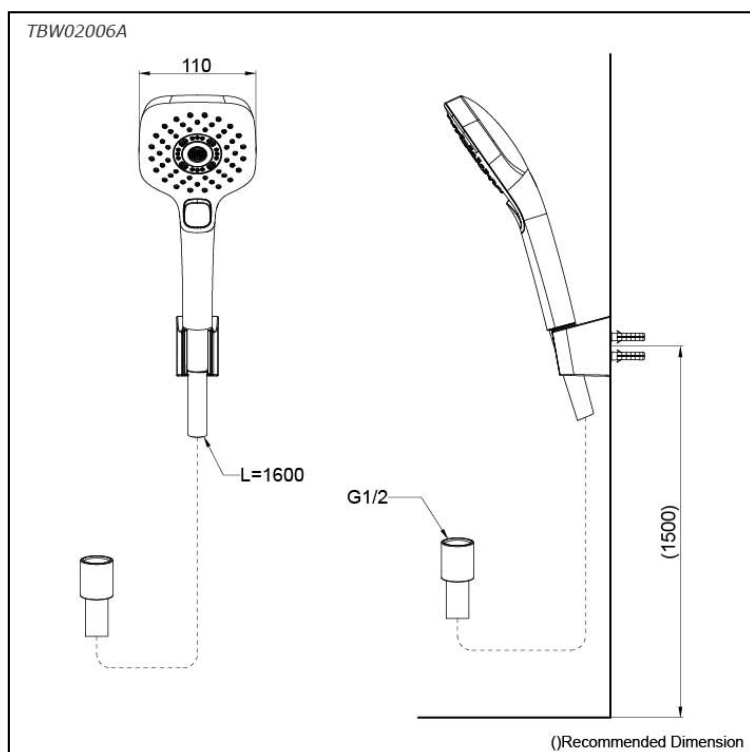

*G Selection
Hand Shower
(3 mode)*

Features

- 3 mode function, Square shape hand shower (WARM PILLAR, COMFORT WAVE, ACTIVE WAVE)
- Comfortable use with anti-rotation mechanism.

Specifications

Finish:	Chrome
Material:	ABS Plastic (Shower)
Shape:	Square
Dimension:	110mm
Water Pressure:	0.05MPa~0.75MPa

Parts description

- **TBW02006A**
Hand Shower (3 mode)

Flow Rate

TBW02006A