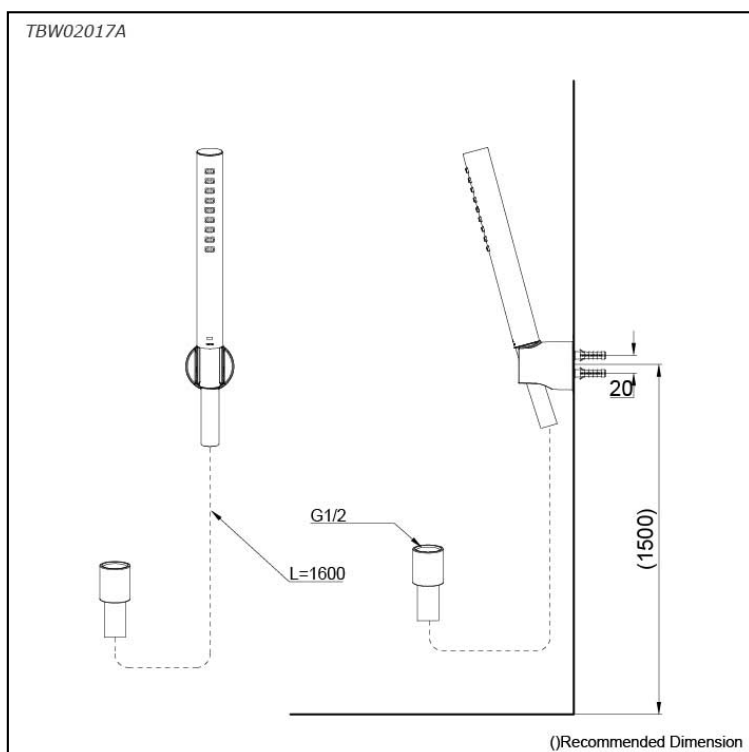

*G Selection
Hand Shower
(1 mode)*

Features

- 1 mode function, Cylindrical shape hand shower (COMFORT WAVE)
- Comfortable use with anti-rotation mechanism.

Specifications

Finish:	Chrome
Material:	ABS Plastic (Shower)
Shape:	Cylinder
Water Pressure:	0.05MPa~0.75MPa

Parts description

- **TBW02017A**
Hand Shower (1 mode)

Flow Rate