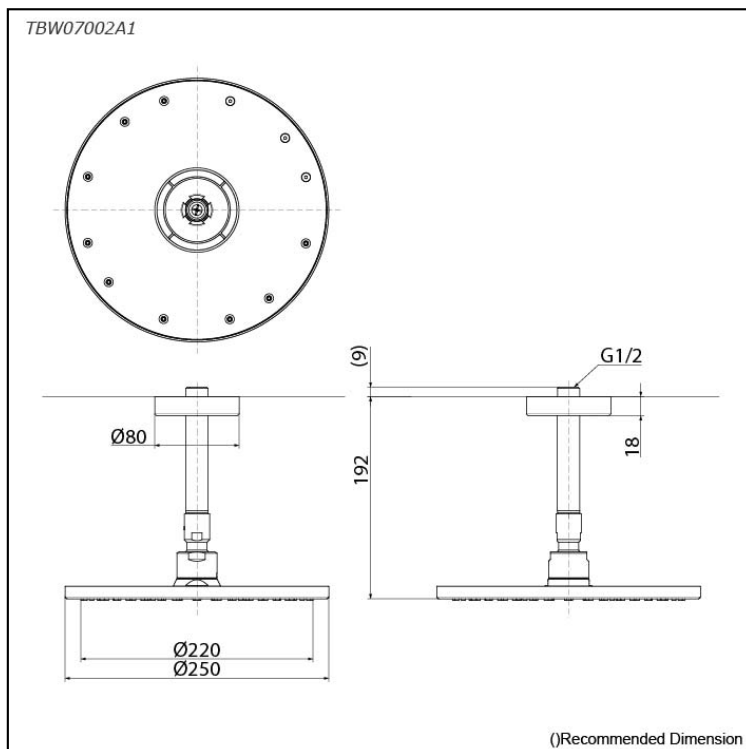

G Selection
Over Head Shower
(Ceiling Type) (1 mode)

Features

- 1 mode function, Round shape over head shower (COMFORT WAVE)

Specifications

Finish:	Chrome
Material:	Brass
Shape:	Round
Dimension:	Diameter: 250mm
Water Pressure:	0.12MPa~1.0MPa

Parts description

- **TBW07002A1**
Over Head Shower (Ceiling Type)
(1 mode)

Flow Rate